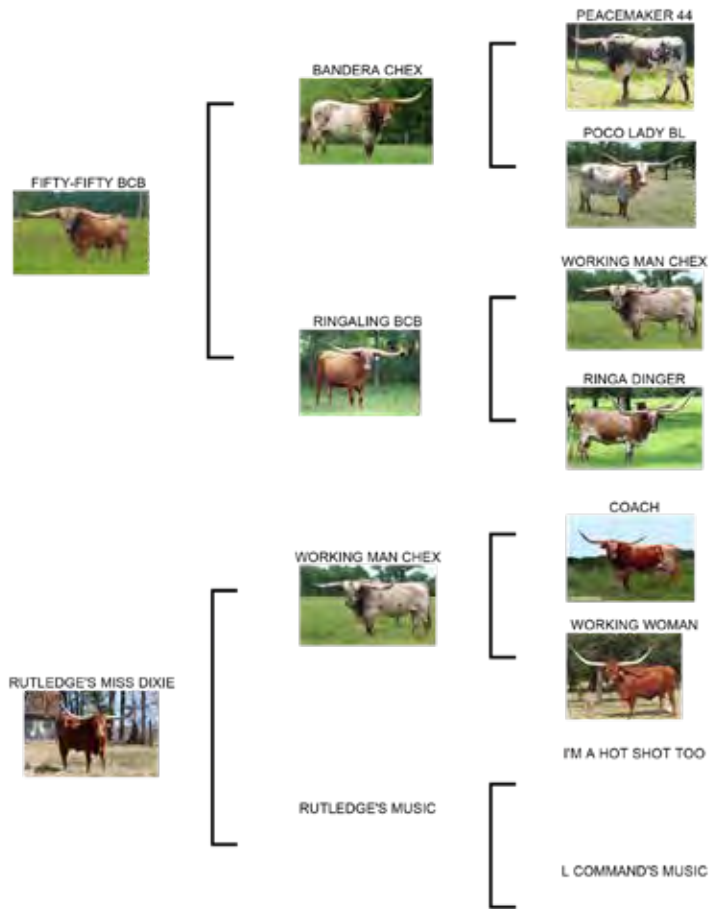

LOT #56

BET ON ME BCB

DOB: 8/3/2018 Reg #: CI318432 PH #: 52/8

Breeding: Exposed to Black Market C&B from 12/28/2022 to 7/28/2023.

Sales Comments: Bet On Me BCB is a maternal sister to Whistle Me Dixie BCB, the first cow to ever win the TLBAA's Horn Showcase and World Show Champion title, crossing both the horn and body competitions. She's also a sister to Dixie Red BCB, Music Man BCB and Sure Bet BCB. All of these greats come from Rutledge's Miss Dixie and this is her last daughter, so this is your chance to get some solid, predictable genetics! She sells bred to our WS Vindicator son, Black Market C&B.