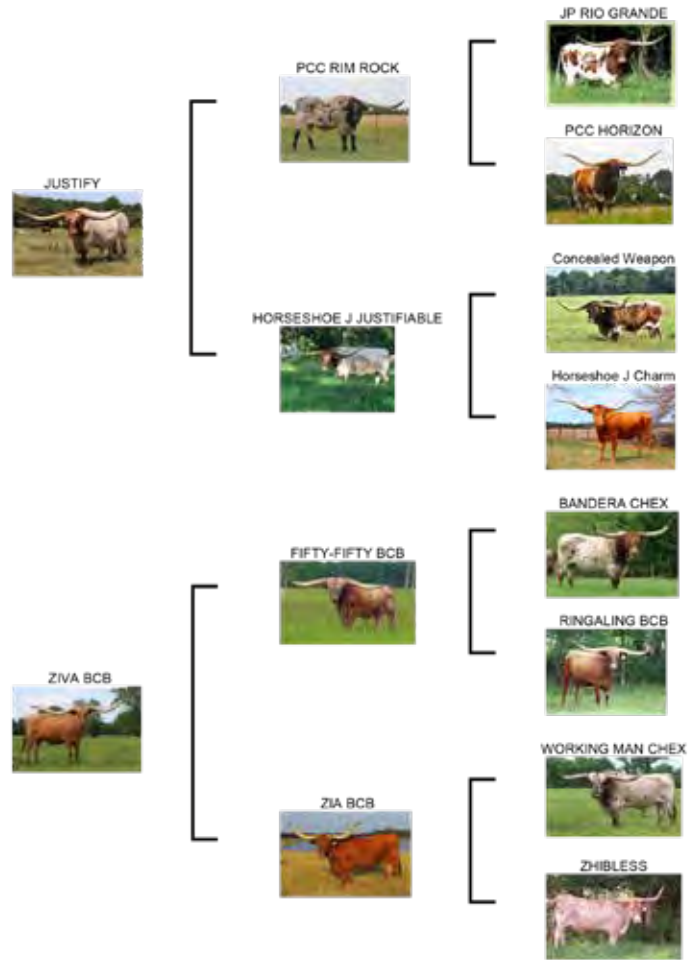

HAPPY DANCE BCB
MATERNAL SISTER

ALL DRESSED UP BCB
ALL IN BCB DAUGHTER

ALL IN BCB X ZEUS' MIDNIGHT SKY HEIFER CALF
2023 HEIFER CALF AT SIDE

LOT #22

ZILLA BCB

DOB: 10/18/2021 Reg #: CI342126 PH #: 38/1

HEIFER

Breeding: Not Exposed.

Sales Comments: Zilla BCB's horns are doing just what they're supposed to do to achieve that beautiful handlebar horn set, a Texas Longhorn trademark. She's a big, easy going heifer with a solid pedigree. Her dam has over 88" TTT of horn and her sire has already produced three daughters who've measured 80"+ TTT as 3-year-olds. She comes from a long line of productive females. She sells unexposed and ready for your bull.

Sales Comments: How about this big Fifty-Fifty BCB daughter?! Don't let the color fool you, she can give you some fancy colored calves. We purchased her granddam, Zhibless, many years ago when we showed cattle. Her production was always consistent and she gave us winners. Ziva BCB's dam, Zia BCB, was a big, gentle cow. Ziva BCB's calves tend to have a more lateral horn direction. Her daughter Zen BCB, was the high selling lot at the 2022 TLBGCA's Cattle Baron Sale. She is well-balanced and easy fleshing, even when raising a calf through winter. She has 88" TTT and sells bred to Hello Darlin'.