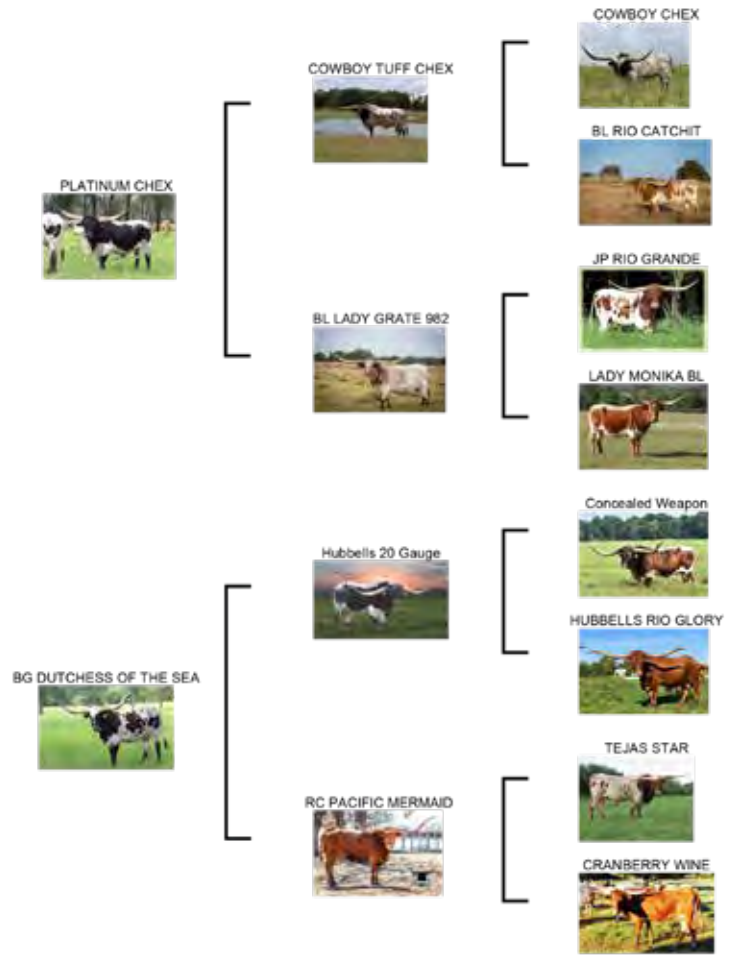

Sales Comments: This pretty blonde and gray brindle is a full sister to our Whiskey Bent BCB bull. Her dam was bred and born here 15 years ago and we still have her. That should tell you a lot about what we think of Queen Bee BCB. She's easy to keep, breeds right back, throws beautiful calves and raises them with plenty of milk to spare. Queen of Luck BCB gets her sweet disposition from both of her parents. She sells bred to our black bull, Black Market C&B, to add in WS Vindicator and BL Rio CanCan.

WHISKEY BENT BCB
FULL BROTHER

HONEY BEE BCB
FULL SISTER

HL BRICK HOUSE
MATERNAL SISTER OF SERVICE SIRE

LOT #13

PLANTINUM DUTCHESS BCB

DOB: 1/27/2022 Reg #: CI342120 PH #: 4/2

HEIFER

Breeding: Not Exposed.

Sales Comments: How sweet is this heifer?! She's a fancy RC Pacific Mermaid granddaughter out of a son of the beautiful BL Lady Grate 982! I remember seeing BL Lady Grate 982 for the first time; I couldn't stop looking at her. Her horns stretched out to infinity and her body looked so much like Poco Lady BL, her famous granddam. This heifer, Platinum Dutchess BCB, has deep parker brown coloring and a wonderful disposition. In fact, it's hard to get a good photo of her because she's so inquisitive. She will sell unexposed.