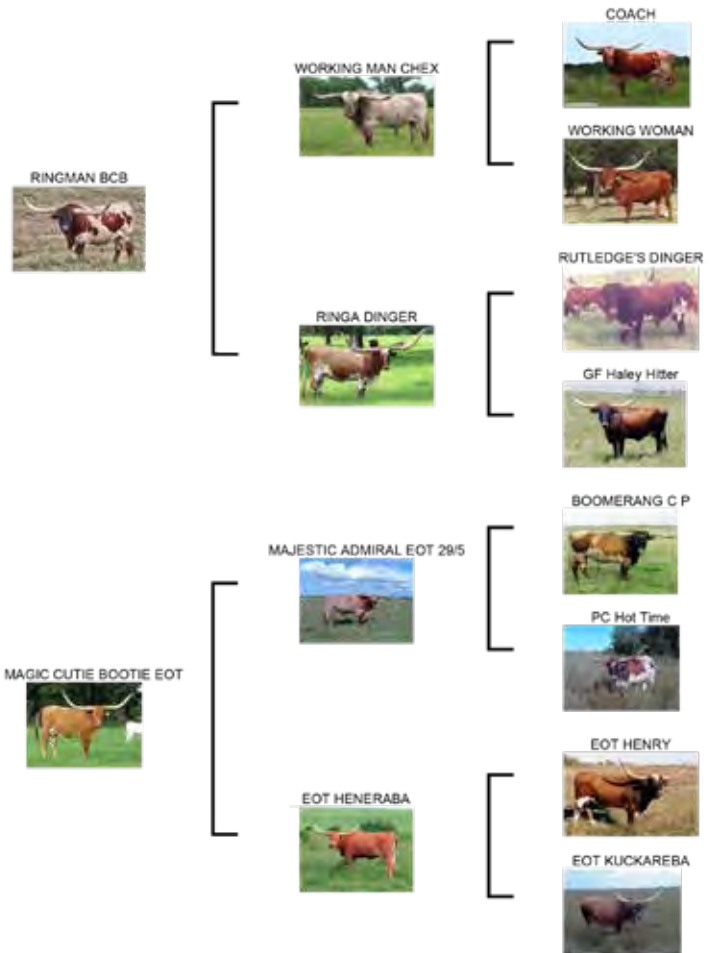

WS VINDICATOR
SIRE OF SERVICE SIRE