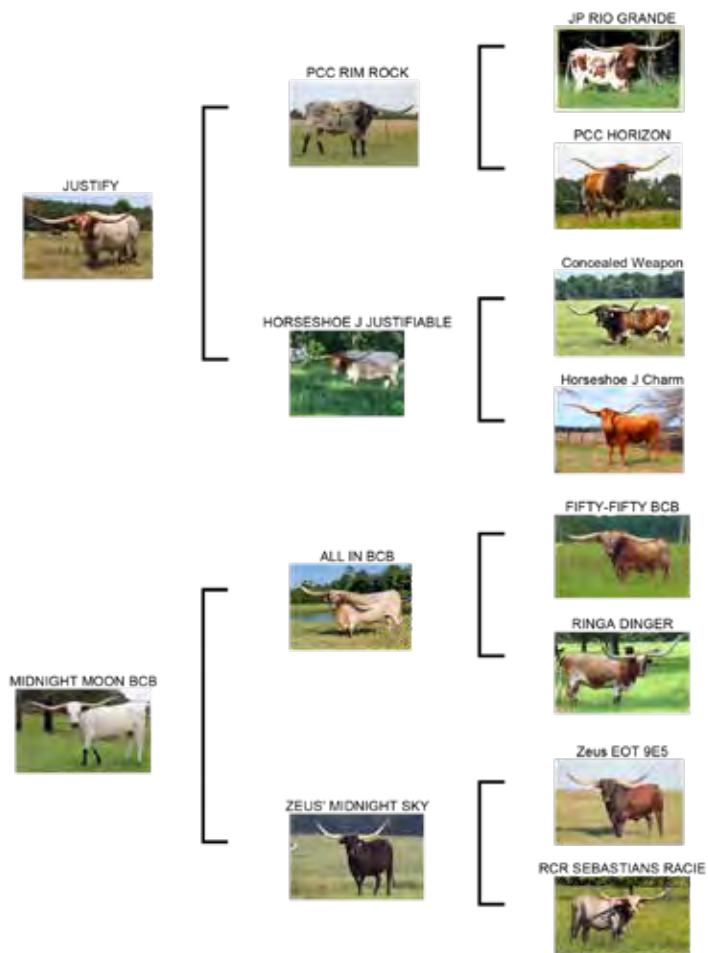

Sales Comments: A solid Fifty-Fifty BCB daughter out of a beautiful Rutledge's Miss Dixie daughter. We crossed Watson 167 and Bandera Chex and got a full, thick cow with plenty of milk. This young cow can raise a good quality calf and her beautiful horns are in the process of rolling over. She sells bred to Black Market C&B for a potential black and white calf.

Sales Comments: I absolutely love this heifer. She's all that we've tried to produce through the years. She has a solid pedigree with a nice conformation, good early horn growth and a great disposition. Her dam was fleshy with a beautiful set of rolling horns and her sire continually gives us offspring that can compete in measuring events and futurities. This young lady sells open and ready to breed to your bull.