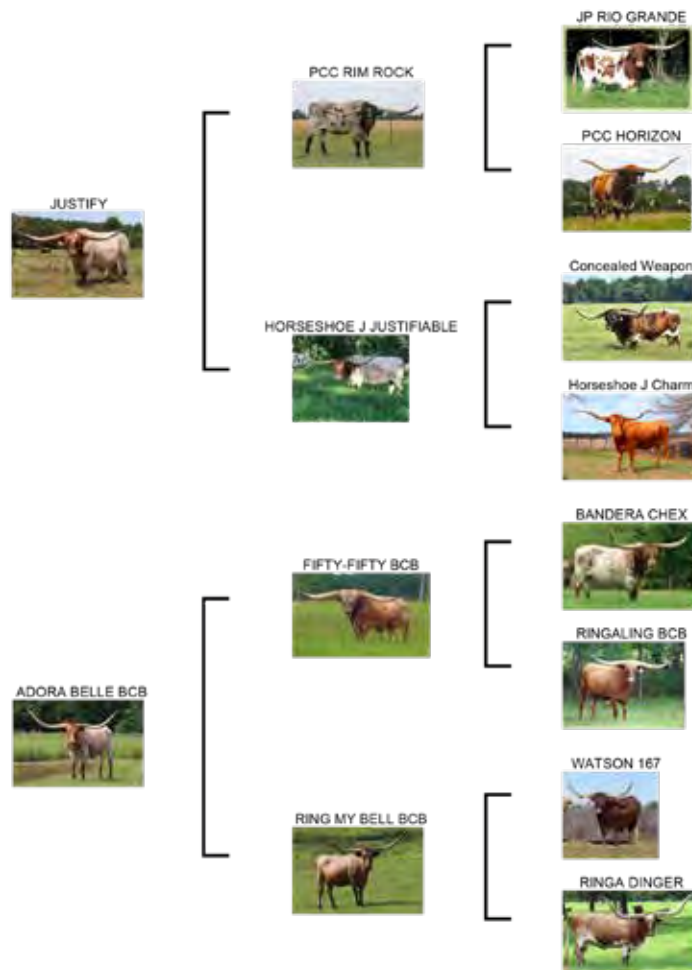

Sales Comments: One of the stars of the sale is this young beauty! Just Delightful BCB shows just what we're getting with Justify; feminine, well-made and lots of horn! She measured in at 74" TTT at just 26 months old! Her pedigree is jam-packed with strong genetics to make a great cow! Her maternal half-sister sold for \$18,000 and be sure to check out her maternal brother in this sale, too. This sweet, easy going heifer is exposed to Black Market C&B.