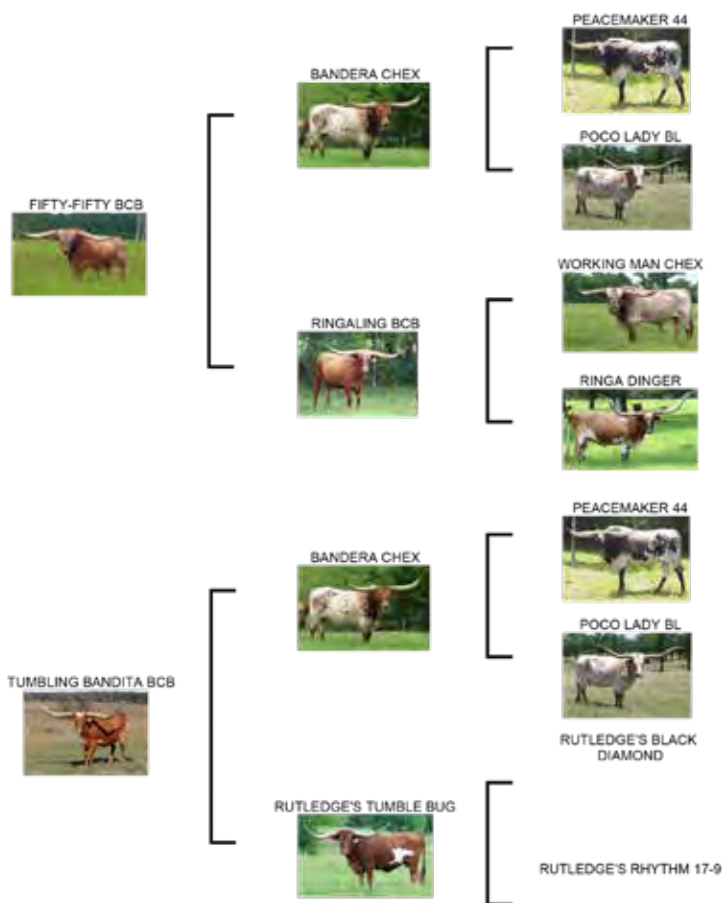

Sales Comments: I'm going to part with this truly lovely Ringman BCB daughter who measures in at 98" TTT. We've gotten some phenomenal offspring from Ringman BCB, including the longest horn steer ever, who measures over 145" TTT. Her dam has been a pleasure to own, she's clicked with each bull we've put her with and measured more than 105" TH. Tumbelina BCB has won futurities, including High Point Heifer at the 2016 Millennium futurity, and has won her class at the ITLA Championship Show. She sells bred to Hello Darlin' (Reckon So x BL Rio Darlin 823).

BUCKLEHEAD BCB
PATERNAL BROTHER

RINGTAIL KAT BCB
PATERNAL SISTER

LENA PLATINUM BCB
PLATINUM CHEX DAUGHTER

LOT #18

LUCKY TUMBLE BCB

DOB: 3/12/2018 Reg #: CI318434 PH #: 22/8

Breeding: Exposed to Black Market C&B from 1/30/2023 to 7/28/2023.

Sales Comments: Here is a solid Fifty-Fifty BCB daughter. Her dam, Tumbling Bandita BCB, is by far one of the most beautiful and complete cows Bolen Longhorns has ever raised with over 105" TH and great structure and mothering ability. Lucky Tumble BCB breeds back regularly, raises a good calf and throws fancy coloring. She's a half-sister to the 98" TTT Tumbelina BCB who sells here. Lucky Tumble BCB sells bred to Black Market C&B (WS Vindicator x BL Rio CanCan).