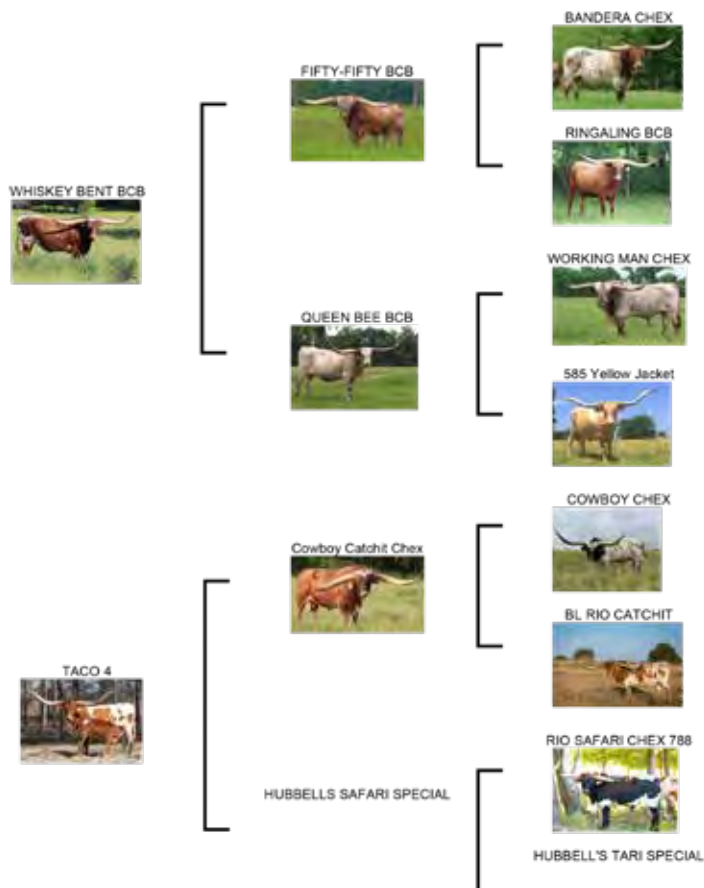

HEIFER

Breeding: Not Exposed.

Sales Comments: We got the dam of Senorita Margarita BCB from Jimmy Jones. Taco 4 has a pretty udder and a beautiful horn set that measures 87" TTT. She's also given us three beautiful daughters from three different bulls. This one is sired by our Fifty-Fifty BCB son, Whiskey Bent BCB. He is throwing colorful calves with sweet dispositions and good, balanced bodies. His dam is a long time favorite of ours because of her consistency in breeding and raising good, sound offspring. Senorita Margarita BCB has a good start to her horns and would make a nice futurity heifer!