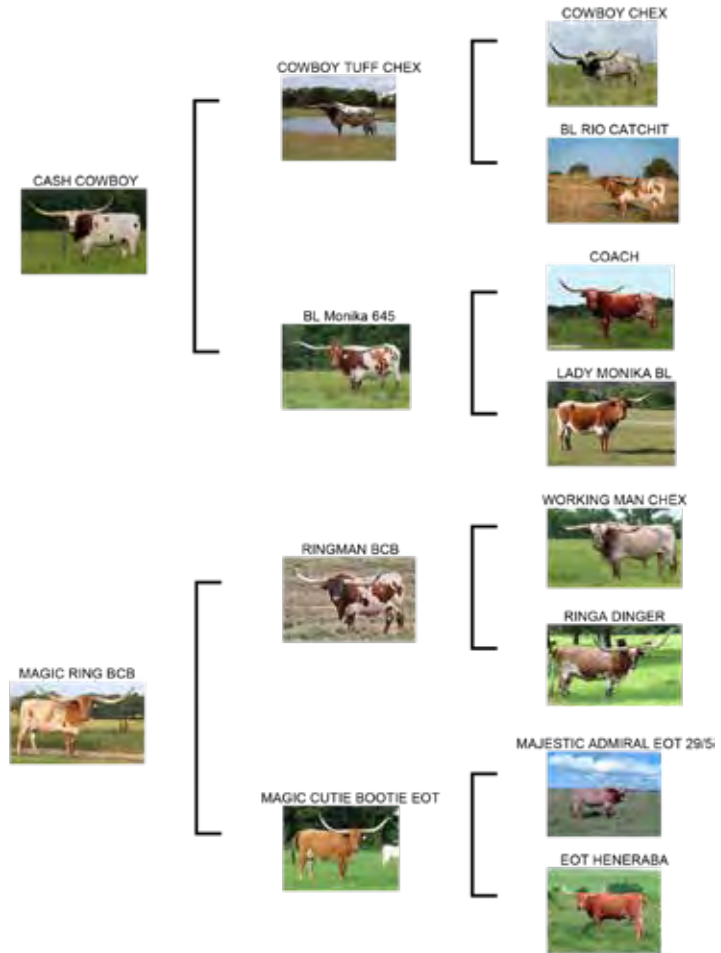

LOT 17: TUMBELINA BCB
PATERNAL SISTER

ALL MAGIC BCB
ALL IN BCB DAUGHTER

BL RIO DARLIN 823
DAM OF SERVICE SIRE

LOT #32

BOLERO BCB

DOB: 12/19/2021 Reg #: BI104358 PH #: 56/1

BULL

Sales Comments: We couldn't stress enough how important it is to really evaluate every aspect of a bull when choosing a herd sire. The less there is to correct about a bull, the less you're going to have to correct in the offspring he produces. This bull checks a lot of boxes; genetics are consistent, his body structure is long, tall with a wide hip and nice spring of rib. He's good on his legs and has good feet. He's got good horn growth of 46.5" TTT at only 16 months old. He's got a super quiet and manageable disposition. His dam is a solid producer for us who has a beautiful udder, raises big calves, along with all those other good body parts. You can see her for yourself, she sells here. Don't overlook this young herd sire!