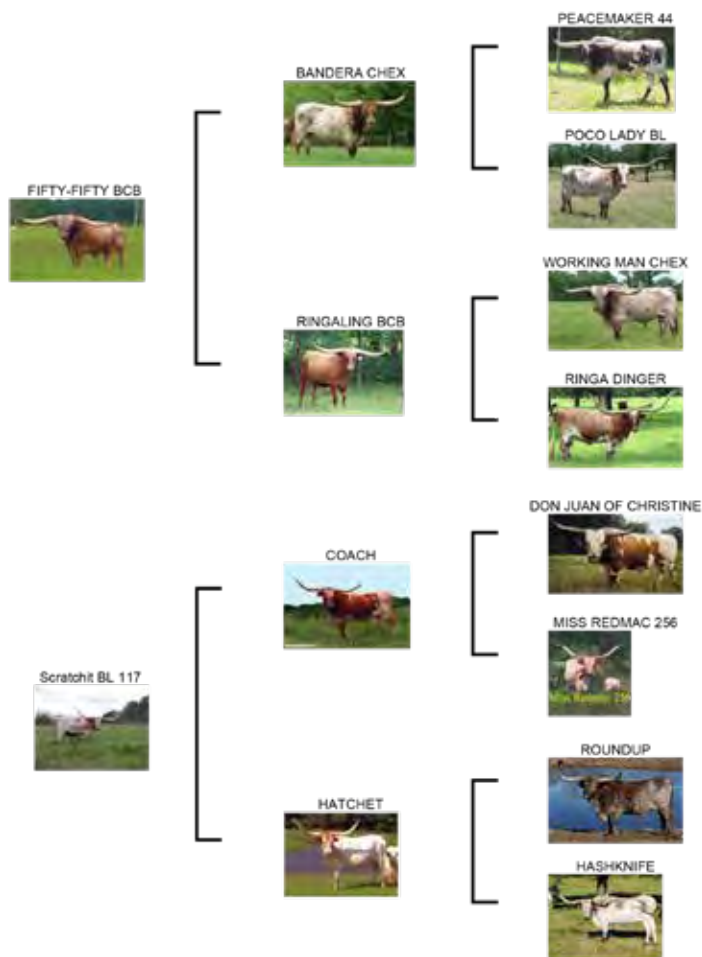

Breeding: Exposed to Hello Darlin' from 12/29/2022 to 7/28/2023.

Sales Comments: White Gold 68/8 is a daughter of the late Fifty-Fifty BCB. We owned her beautiful dam at one time and was given the opportunity to buy this daughter. She's done a fantastic job of raising her calves and has bred back to calf every 11 months. She sells bred to Hello Darlin'.