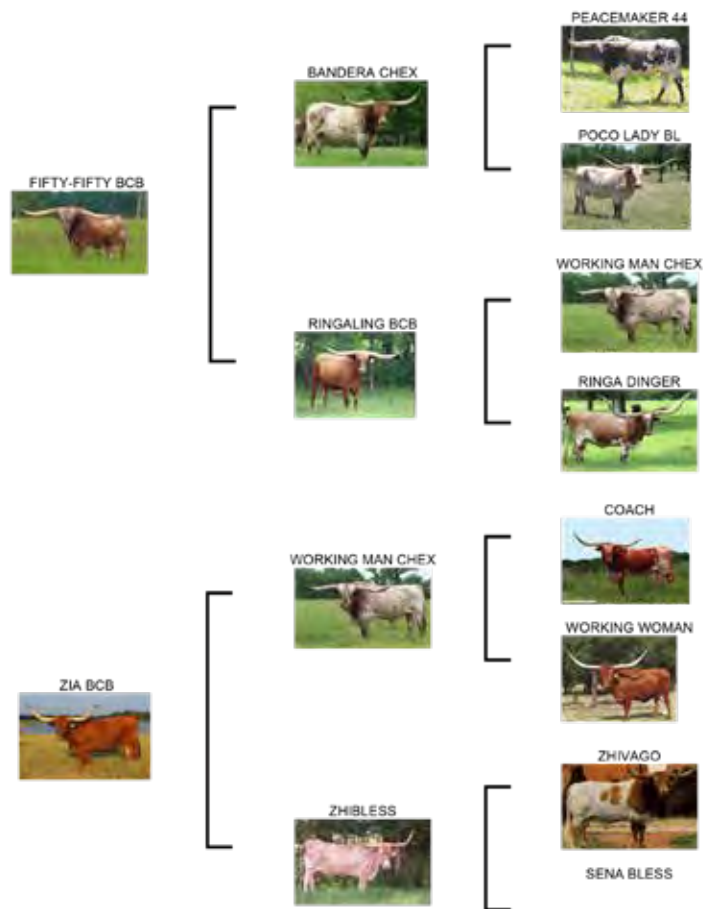

Breeding: Not Exposed.

Sales Comments: Zilla BCB's horns are doing just what they're supposed to do to achieve that beautiful handlebar horn set, a Texas Longhorn trademark. She's a big, easy going heifer with a solid pedigree. Her dam has over 88" TTT of horn and her sire has already produced three daughters who've measured 80"+ TTT as 3-year-olds. She comes from a long line of productive females. She sells unexposed and ready for your bull.

LOT 35: CHEERS BCB
PATERNAL SISTER

LOT 49: JUST TREASURED BCB
PATERNAL SISTER

ANTE UP BCB
DAM'S PATERNAL SISTER

LOT #23

ZIVA BCB

DOB: 1/7/2015 Reg #: CI300581 PH #: 1/5

Breeding: Exposed to Hello Darlin' from 12/29/2022 to 7/28/2023.

Sales Comments: How about this big Fifty-Fifty BCB daughter?! Don't let the color fool you, she can give you some fancy colored calves. We purchased her granddam, Zhibless, many years ago when we showed cattle. Her production was always consistent and she gave us winners. Ziva BCB's dam, Zia BCB, was a big, gentle cow. Ziva BCB's calves tend to have a more lateral horn direction. Her daughter Zen BCB, was the high selling lot at the 2022 TLBGCA's Cattle Baron Sale. She is well-balanced and easy fleshing, even when raising a calf through winter. She has 88" TTT and sells bred to Hello Darlin'.