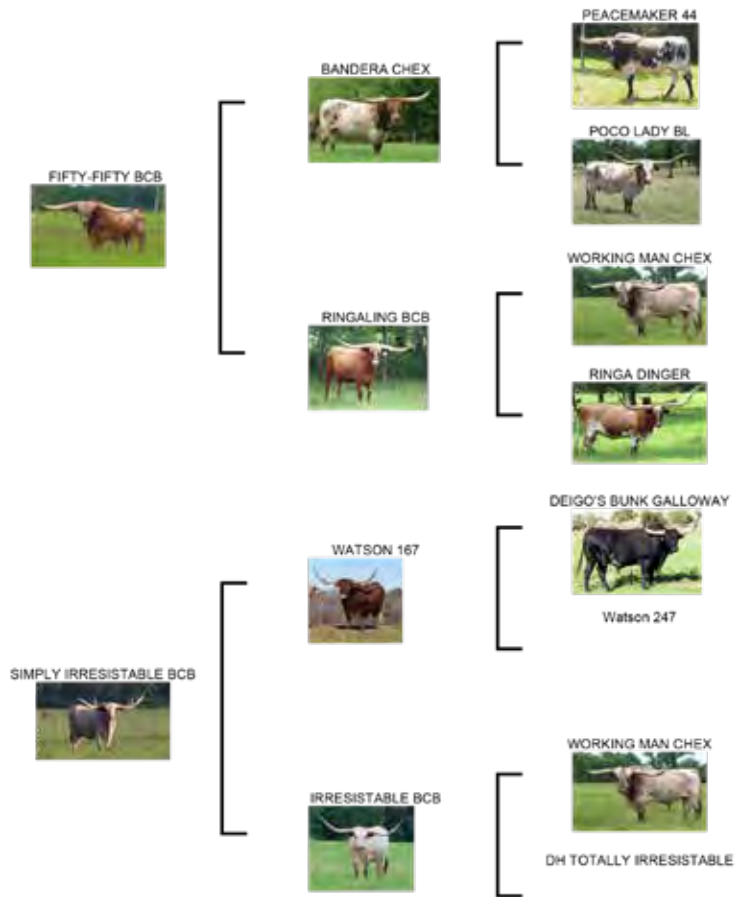

**2021 JUSTIFY HEIFER
DAUGHTER**