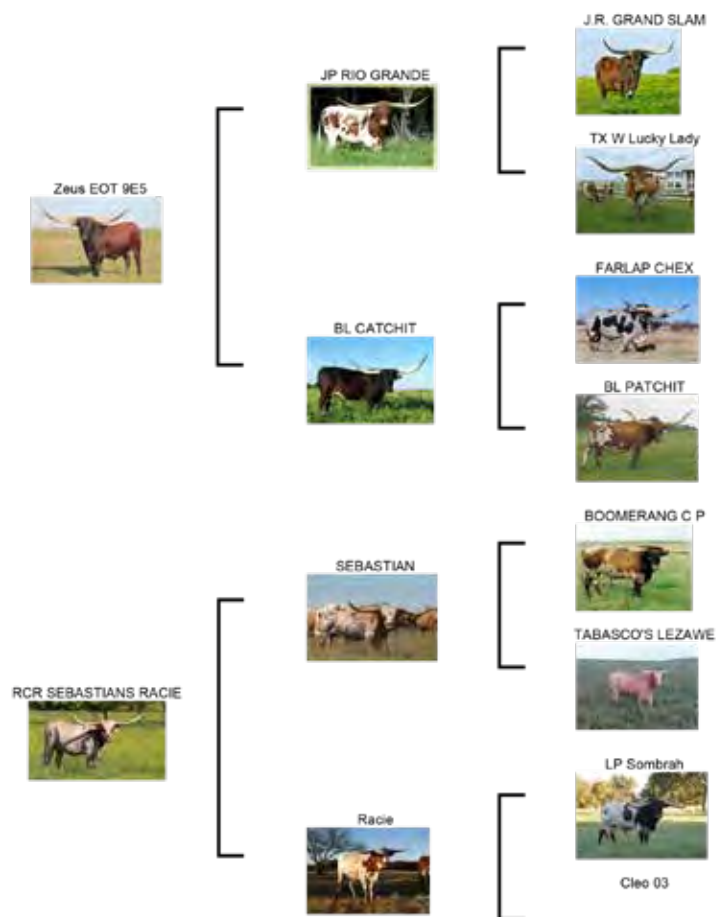

HEIFER

Breeding: Not Exposed.

Sales Comments: Many people know that my all-time favorite cow on the place is Coopers 167 Lamb. Even though she's not producing anymore, she's left quite a legacy of offspring and crossed well with every bull we put her with. Twisted Gypsy BCB's dam, Old Town Gypsy BCB and Bandita Roja BCB, who's in the sale, are good examples of why I love that cow. These daughters are constantly producing great offspring! We bred Old Town Gypsy BCB to a young WS Vindicator son that we own with Chris Clark and I'm excited with the results we're getting. These calves are long, tall and most of them are black or black and white. Here's your chance to get a black and white granddaughter of the fantastic Coopers 167 Lamb!

HL PRETTY PASSIONATE
SIRE'S PATERNAL SISTER

LOT 11: LADY DERRINGER BCB
DAM'S MATERNAL SISTER

ANNIE GET YOUR RIFLE BCB
DAM'S MATERNAL SISTER

LOT #21

ZEUS' MIDNIGHT SKY

DOB: 4/27/2014 Reg #: CI294065/271391 PH #: 18/4

Breeding: Heifer calf at side born 5/12/2023, sired by All In BCB. Exposed back to Swagger BCB from 5/12/2023 to 7/28/2023.

Sales Comments: This Zeus EOT 9E5 daughter always gives us the most colorful calves! And she's really good at feeding them with that pretty and well-balanced udder. We purchased her 92" TTT dam in 2004 and still have her because she's so consistent in her production and even gave us twins once. Zeus' Midnight Sky has an All In BCB heifer at side born 5/12/2023. Don't let this pair slip by.

Breeding: Not Exposed.

Sales Comments: Zilla BCB's horns are doing just what they're supposed to do to achieve that beautiful handlebar horn set, a Texas Longhorn trademark. She's a big, easy going heifer with a solid pedigree. Her dam has over 88" TTT of horn and her sire has already produced three daughters who've measured 80"+ TTT as 3-year-olds. She comes from a long line of productive females. She sells unexposed and ready for your bull.