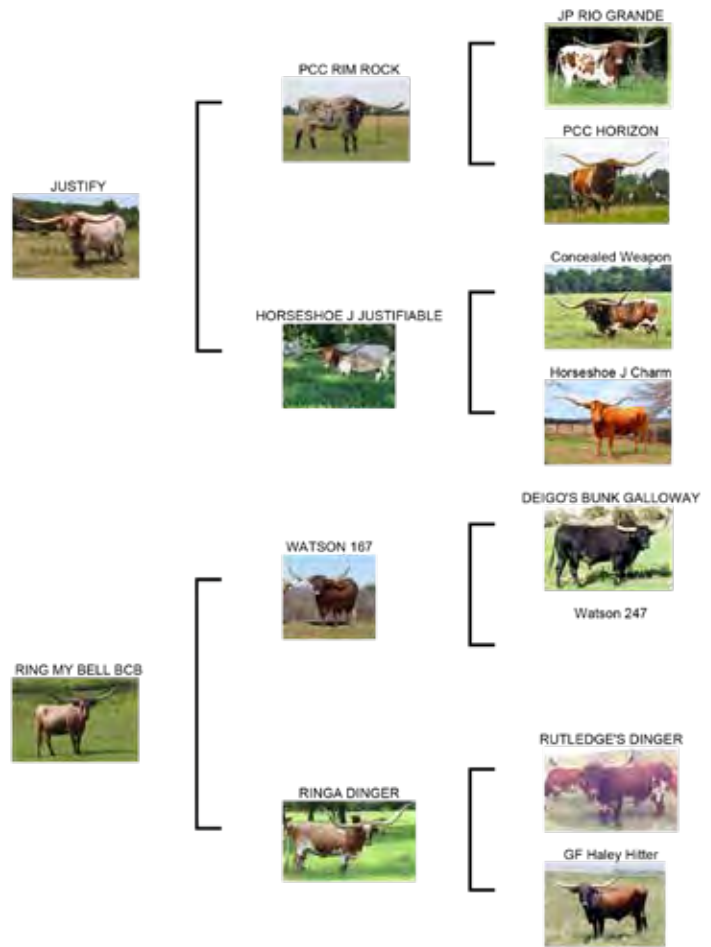

LOT 44: ALL WHISTLE BCB
CALF'S PATERNAL SISTER