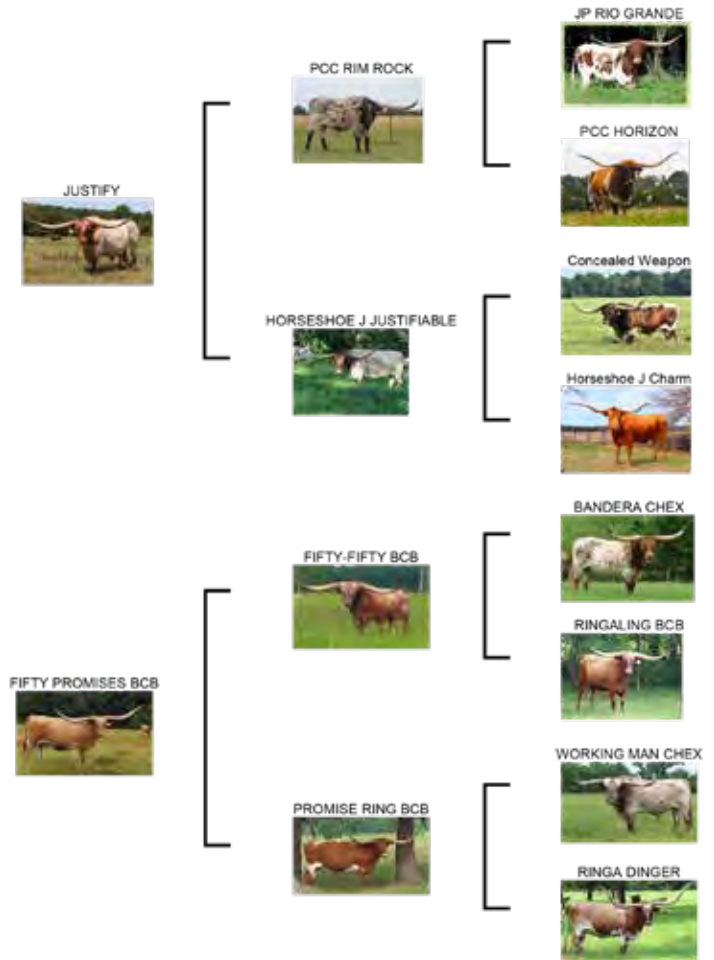

Sales Comments: This sweet heifer is out of a beautifully made Fifty-Fifty BCB daughter. Her dam is an easy keeper with smooth shoulders, a long neck, wide hips and is well-balanced; Just Promises BCB is just like her. She's in with Black Market C&B now for a Fall calf.