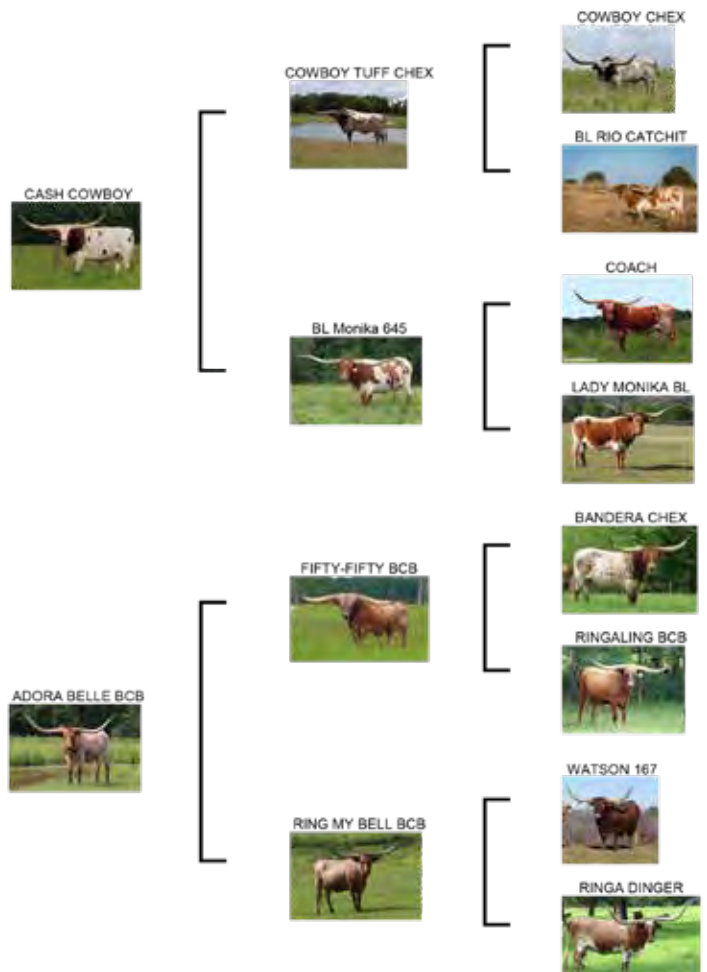

LOT 36: CASH & APPLAUSE BCB
PATERNAL SISTER