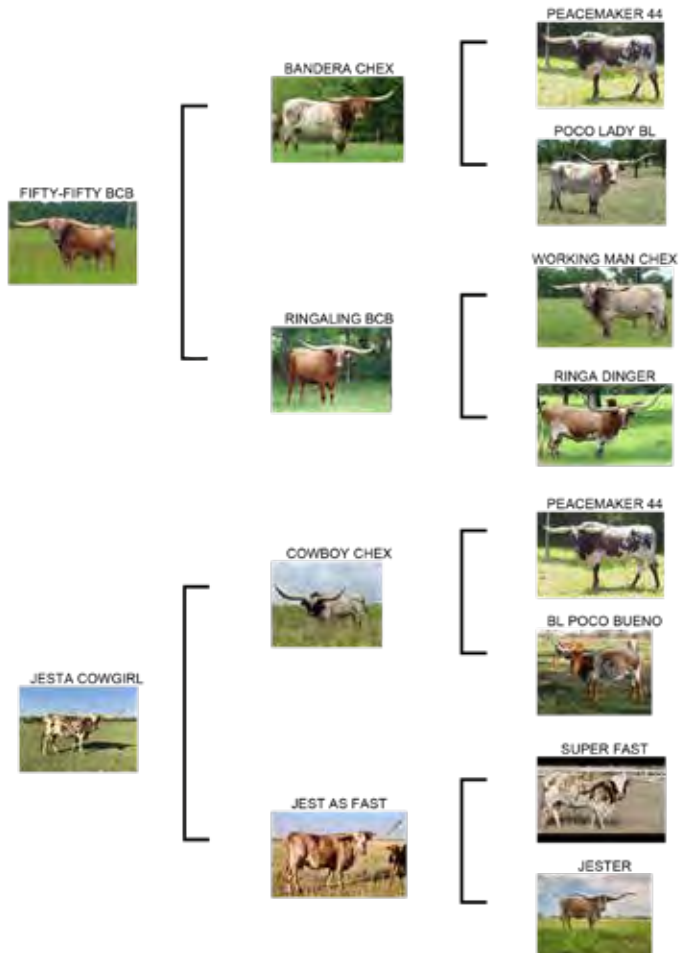

Sales Comments: Check out this gorgeous, spotted brindle daughter of the great Fifty-Fifty BCB. Her maternal line goes back to the beautiful Jester cow. Jesta Winner BCB is big, beautiful and quiet. She's made so well that we should've put her on the show circuit. She slipped her first calf, but has turned out to be a super mama and has no trouble breeding right back. She can give it all to her calf and still maintain her body condition. Her genetics are highly sought after and hard to come by. She sells with this pretty heifer calf by All In BCB and is exposed to our brindle bull, Whiskey Bent BCB, for some added color!