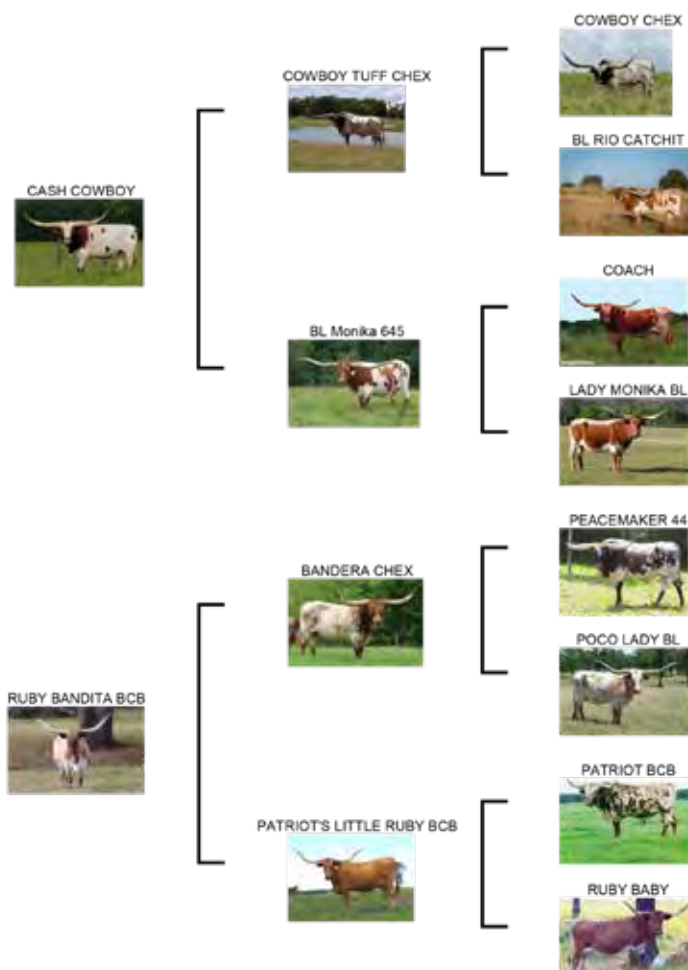

Sales Comments: Cash for Rubies BCB is out of our first Bandera Chex daughter, Ruby Bandita BCB. Ruby was our daughter's show heifer. Ellie always picked her show heifers based on their disposition and Ruby has always had the best personality! She's also deep and long and has a bunch of milk to raise big calves! Cash for Rubies BCB's maternal sister measured 87.5" TTT with more than 104" TH. Another maternal sister measured 67" TTT at just over 2 years old. This beautiful heifer is double bred Poco Lady BL and sells unexposed.