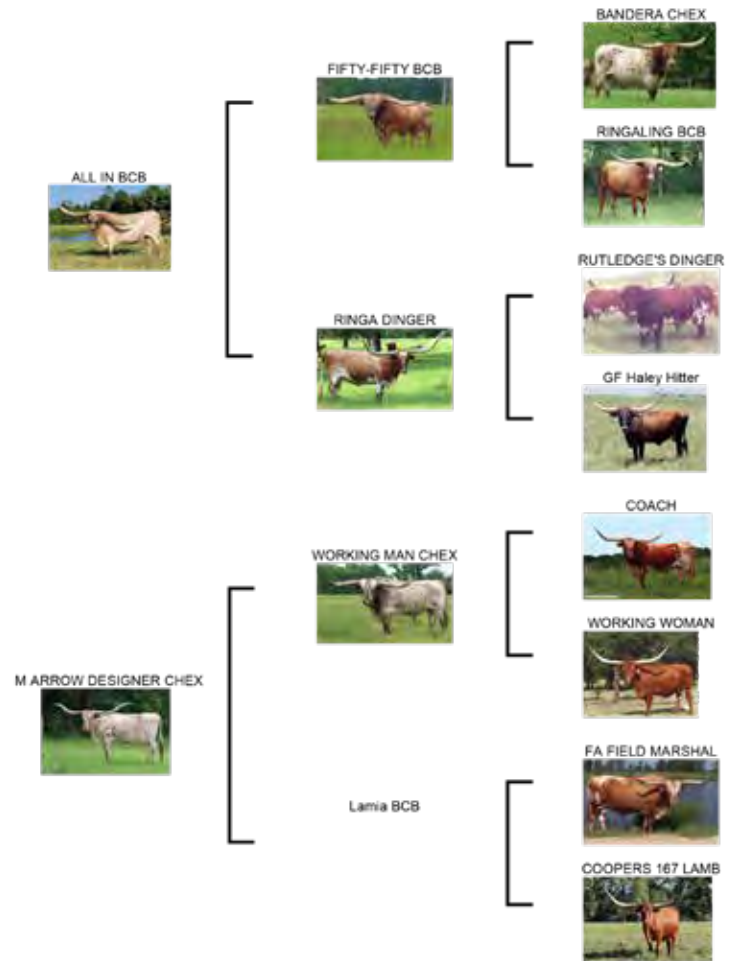

Sales Comments: Just Treasured BCB shows you why we've kept her dam in our breeding program all these years. She has a well-balanced udder and she grows big calves. She has a beautiful topline, plenty of room from her hooks to her pins and maintains her femininity. She breeds right back and is exposed to Whiskey Bent BCB, our Fifty-Fifty BCB son, to add some brindle. Look for her maternal sister, Lot 42, Guilty Pleasure BCB.

Sales Comments: This easy going 3-year-old has a beautiful, sweeping horn set. She measured 77.5" when she turned 3 years old, now her horns are starting to tip outward. We crossed two highly consistent families to make this young cow, Ringa Dinger and Cooper's 167 Lamb. She's feminine and a good milker. All Design sells bred to Hello Darlin'.