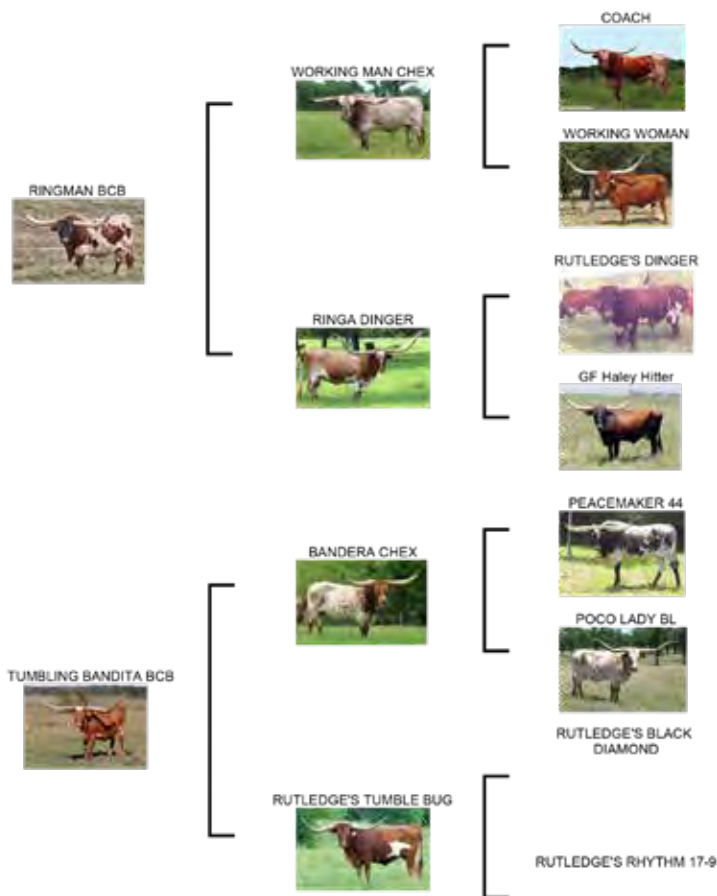

NIGHT LIFE BCB
SIRE'S FULL BROTHER

FANTOM BANDITA BCB
SIRE'S MATERNAL SISTER

BL MONIKA TUFF
DAM'S PATERNAL SISTER

LOT #17

TUMBELINA BCB

DOB: 5/21/2014 Reg #: CI291669/269545 PH #: 24/4

Breeding: Exposed to Hello Darlin' from 12/29/2022 to 7/28/2023.

Sales Comments: I'm going to part with this truly lovely Ringman BCB daughter who measures in at 98" TTT. We've gotten some phenomenal offspring from Ringman BCB, including the longest horn steer ever, who measures over 145" TTT. Her dam has been a pleasure to own, she's clicked with each bull we've put her with and measured more than 105" TH. Tumbelina BCB has won futurities, including High Point Heifer at the 2016 Millennium futurity, and has won her class at the ITLA Championship Show. She sells bred to Hello Darlin' (Reckon So x BL Rio Darlin 823).