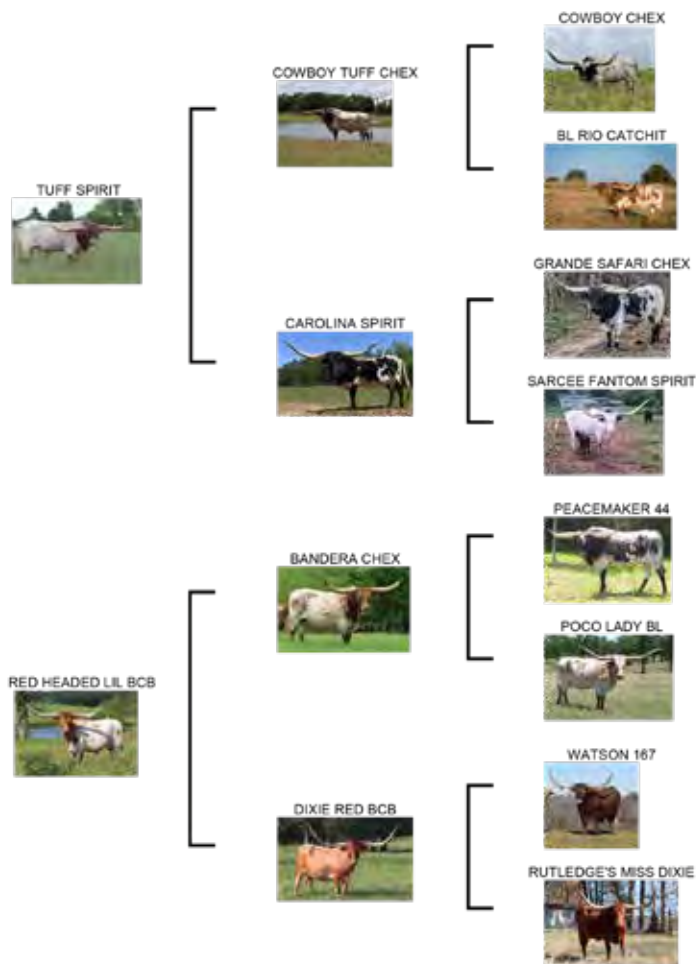

Sales Comments: We got this beauty when we bought her dam back and her horns haven't quit growing! She measured 91.75" TTT at only 5 years old. She's a great mother, has a well-balanced udder with plenty of milk and she's now exposed to Swagger BCB. Be sure to check out her gorgeous dam who's in the sale as well. All three of Tuff Spirited Lil's calves have been heifers and she sells with a pretty one at side sired by Justify.