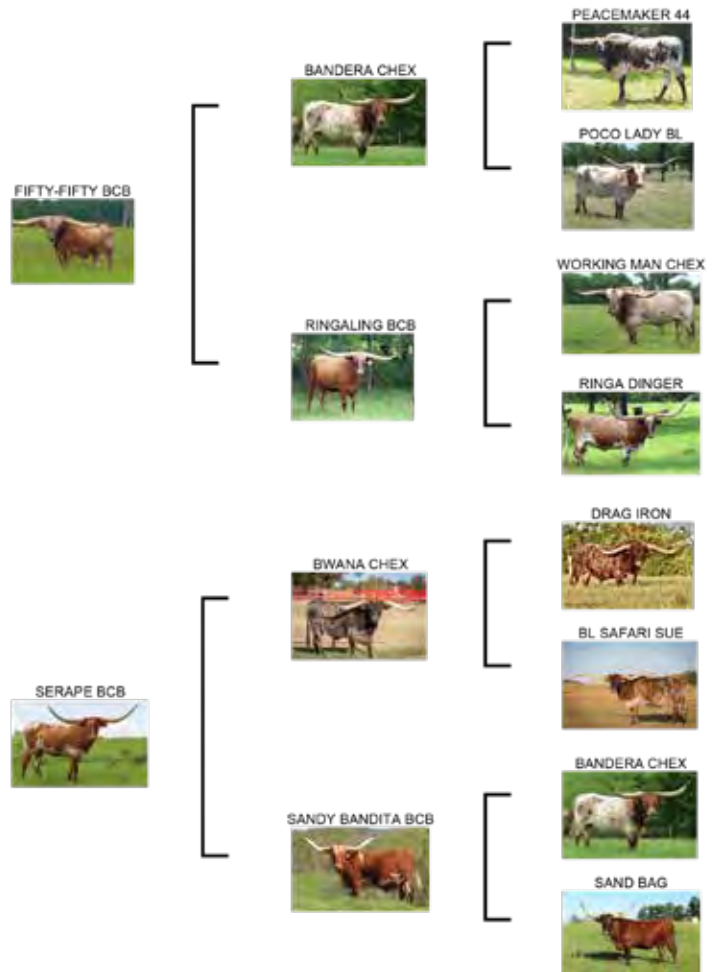

Sales Comments: Another Fifty-Fifty BCB daughter offered here, who's out of a gorgeous brindle Bwana Chex daughter. Mexicali Rose BCB is a larger framed cow, who has a real presence about her. She's got a nice, well-balanced udder and raises a good, healthy calf. She's bred to Hello Darlin' to add some JP Rio Grande, Drag Iron and Cowboy Tuff Chex to the mix, along with maternal greats such as Dragon Pearl, Midnight Darlin' RCC and BL Rio Catchit.