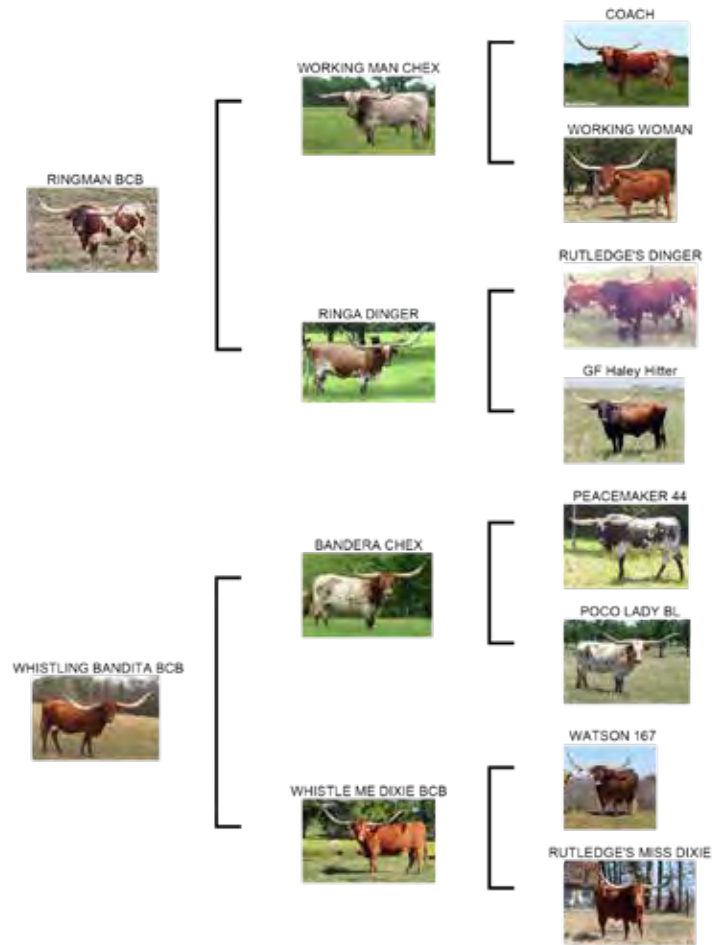

Sales Comments: This Ringman BCB daughter has such a presence about her. We were able to buy her back at the Eddie Wood sale in 2022. She gave us a gorgeous Justify daughter that I'll use to replace her. It's a hard but good find when you come across a Ringman BCB daughter for sale. He sired the longest horn steer, Bucklehead BCB, who measures over 145" TTT, and seven daughters who measure over 90" TTT. Cat Call BCB is deep, wide and has a large body capacity. Her maternal half-sister sells in this sale, so look at her for the consistency we've always talked about. She'll give you good calves and breed right back.