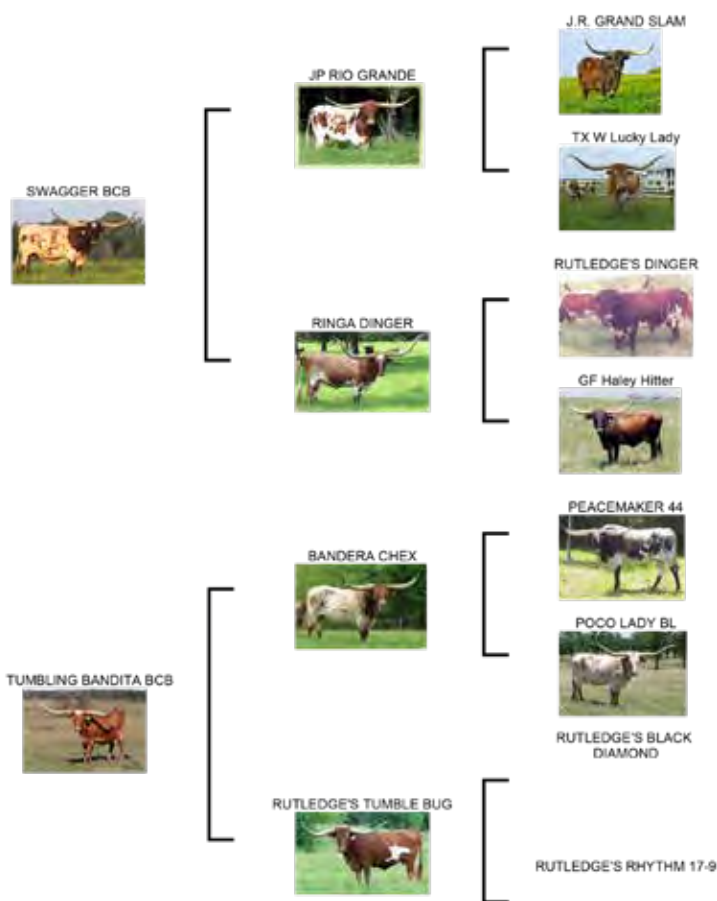

Sales Comments: Here is a solid Fifty-Fifty BCB daughter. Her dam, Tumbling Bandita BCB, is by far one of the most beautiful and complete cows Bolen Longhorns has ever raised with over 105" TH and great structure and mothering ability. Lucky Tumble BCB breeds back regularly, raises a good calf and throws fancy coloring. She's a half-sister to the 98" TTT Tumbelina BCB who sells here. Lucky Tumble BCB sells bred to Black Market C&B (WS Vindicator x BL Rio CanCan).

Sales Comments: Tumble N Swag BCB is out of one of Brent's favorite cows, Tumbling Bandita BCB, who was one of the first Bandera Chex daughters; she's clicked with each bull we put her with. Her balanced udder and milking ability is second to none. She also has a large body capacity and produces smooth, well-balanced offspring, which you can see here. Tumble N Swag BCB is easy to work and is doing a good job of raising her calf. She's exposed to Hello Darlin', a Reckon So son out of BL Rio Darlin 823. That cross will bring in the Dragon Pearl and Midnight Darlin' RCC lines.