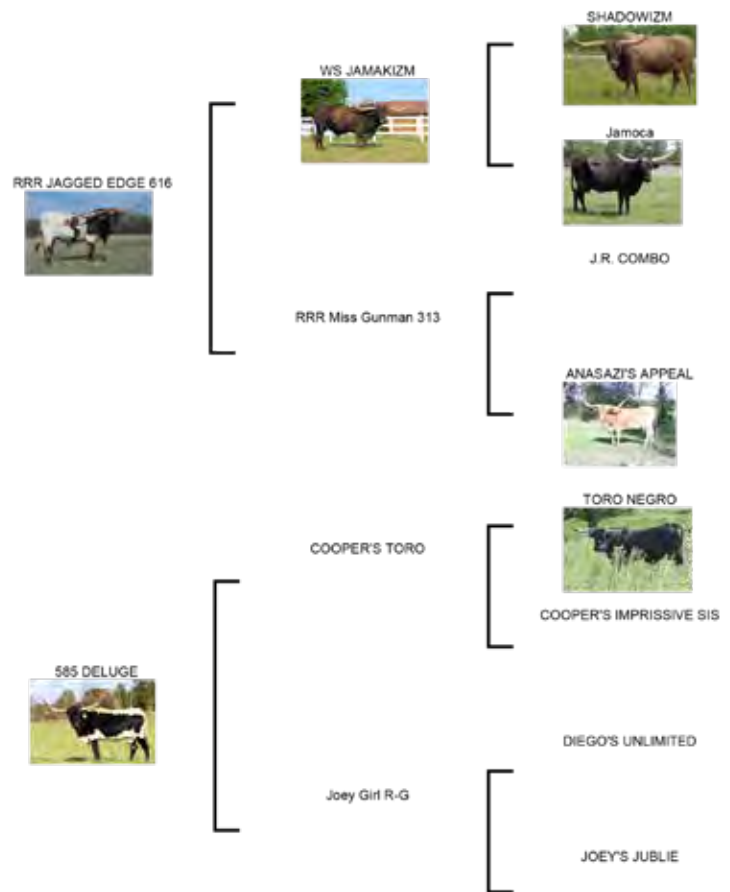

LOT 41: SWAGGER'S DELUGE BCB DAUGHTER