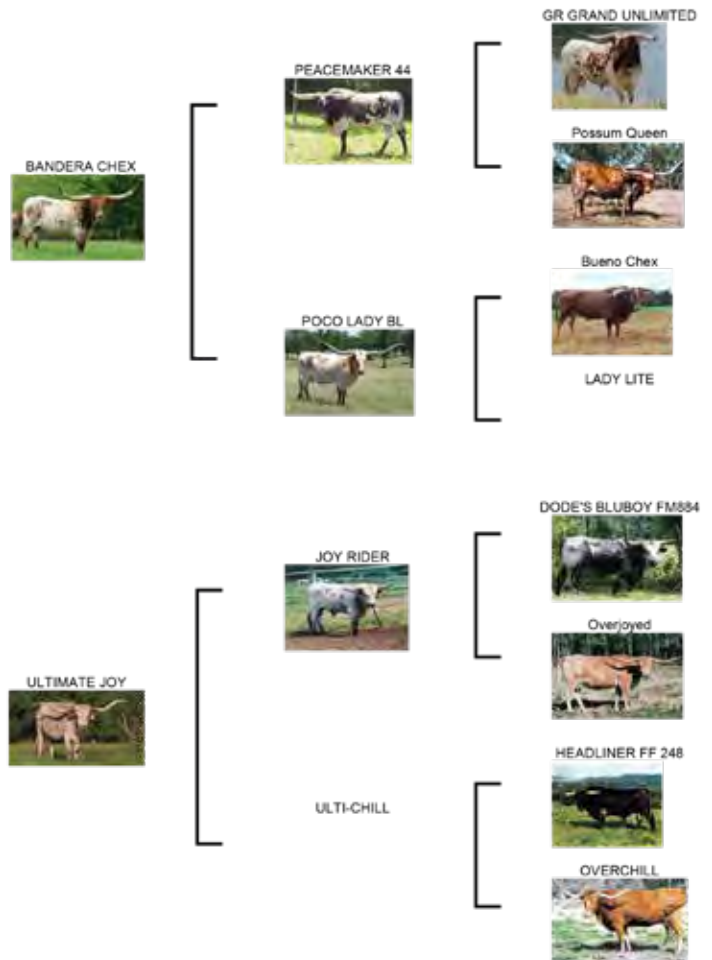

Sales Comments: Here's a daughter of the late Fifty-Fifty BCB. This has been a fun cross with RC Pacific Mermaid genetics. Fair Maiden BCB is an easy keeping, solid heifer. Look for her sister who also sells here. We've got her in with our WS Vindicator son, out of the beautiful BL CanCan cow, Black Market C&B.

**HONEY BEE BCB
PATERNAL SISTER**

**SHR MAJESTIC MERMAID
DAM'S MATERNAL SISTER**

**RM TEXAS MERMAID
DAM'S MATERNAL SISTER**

LOT #15

BANDERA'S JOY BCB

DOB: 12/4/2018 Reg #: CI332628 PH #: 71/8

Breeding: Bull calf at side born 3/4/2023, sired by Justify. Exposed back to Swagger BCB from 3/4/2023 to 7/28/2023.

Sales Comments: There are not many Bandera Chex daughters in public auctions because breeders want to hang onto these good daughters. Bandera's Joy BCB has a beautiful handlebar set of horns that continue to roll over. She's also coloring up the more she ages, her black and brown speckles are coming through. You can see photos on our website of how she's progressed. Also, check out her body composition, she's an easy keeper, even through the winter months. She's in with Swagger BCB now.