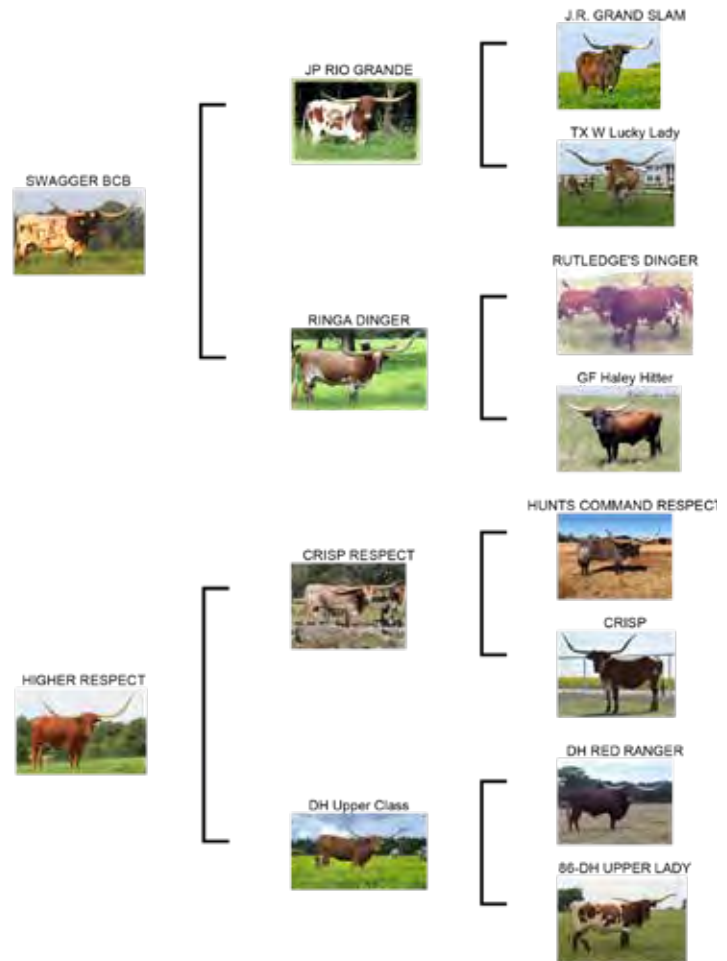

Sales Comments: Here is a very flashy Swagger BCB daughter! Her dam was a multiple futurity winner for us, including the Southeastern Grand Champion Female. Her horns and coloring really make her stand out in the pasture. Swagg N Prissy BCB does a fine job raising her calves and is exposed to Hello Darlin', our long and tall Reckon So son out of BL Rio Darlin 823.

Sales Comments: Swagger BCB crosses well with Crisp Respect, as you can see here. Another cow that shows that cross well is Swag Darlin BCB, owned by Hoosier Longhorns, who has a measurement of 113" TH. This easy to work, easy keeping cow raises good calves and breeds right back every time. She's bred to Hello Darlin', our big Reckon So son out of the beautiful BL Rio Darlin 823.