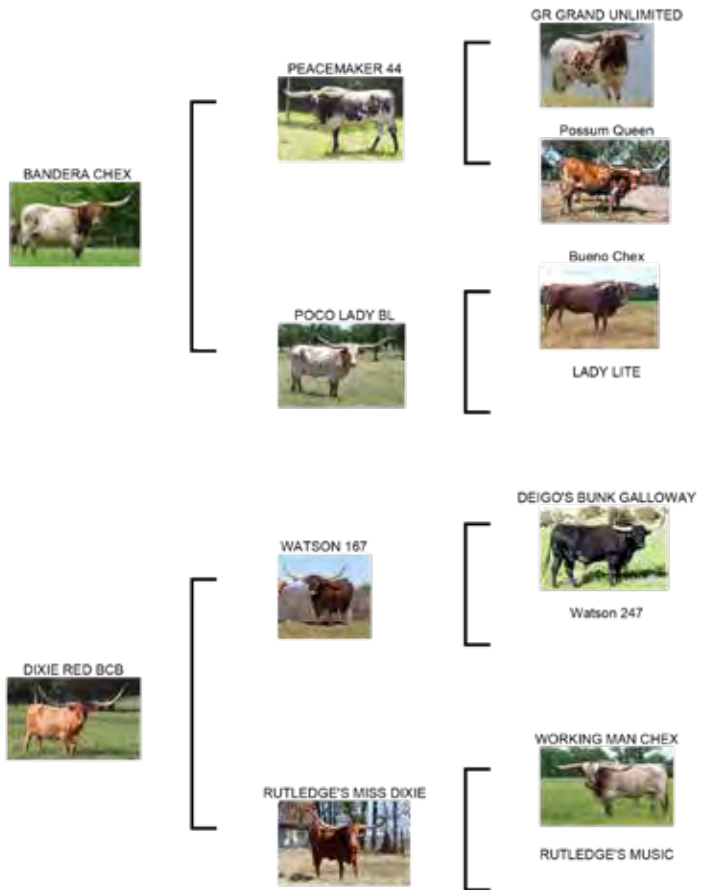

Sales Comments: We got this beauty when we bought her dam back and her horns haven't quit growing! She measured 91.75" TTT at only 5 years old. She's a great mother, has a well-balanced udder with plenty of milk and she's now exposed to Swagger BCB. Be sure to check out her gorgeous dam who's in the sale as well. All three of Tuff Spirited Lil's calves have been heifers and she sells with a pretty one at side sired by Justify.

HELM MISSY
SIRE'S PATERNAL SISTER

COWGIRL SPIRIT BCB
CASH COWBOY DAUGHTER

JUSTIFY
SIRE OF HEIFER CALF AT SIDE

LOT #8

RED HEADED LIL BCB

DOB: 3/19/2015 Reg #: CI296761/271399 PH #: 23/5

Breeding: Bull calf at side born 2/24/2023, sired by Justify. Exposed back to Whiskey Bent BCB from 2/24/2023 to 7/28/2023.

Sales Comments: Everyone talks about horn length and color, but you need more than that to produce top quality longhorns. This cow has always been a favorite of mine because she puts it all together with her smoothness, balance, correctness and wonderful maternal traits. Have a look at her 91.75" TTT daughter who sells here. Red Headed Lil BCB sells bred to Whiskey Bent BCB and I'm keeping her Swagger BCB daughter to replace her.