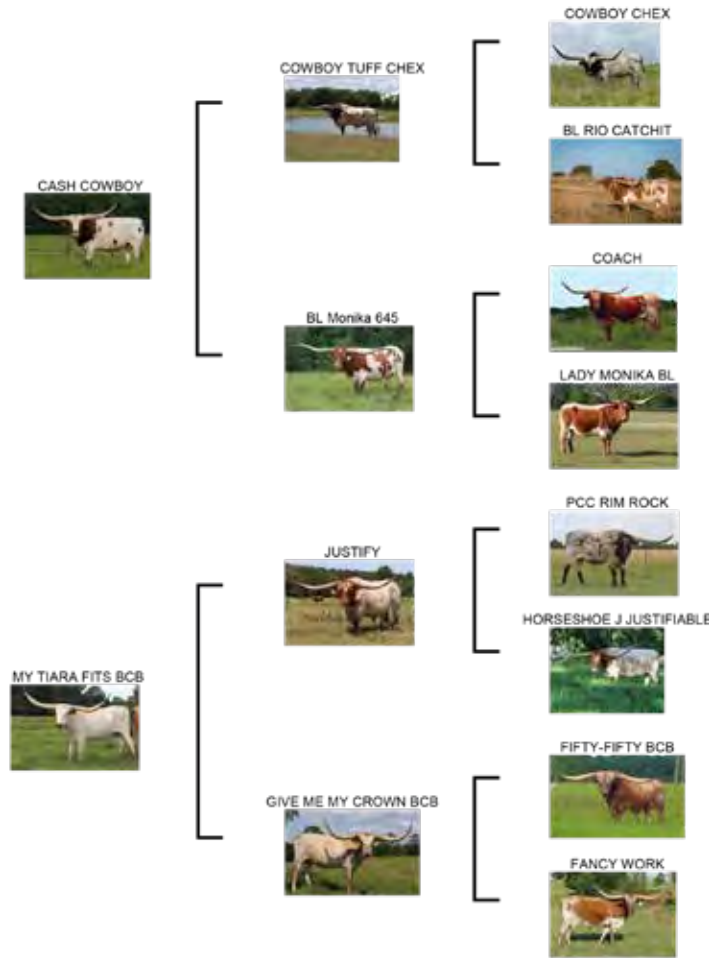

DUNN LUCKY PENNY DAUGHTER

LOT #25

TIARA BCB

DOB: 11/6/2021 Reg #: CI342129 PH #: 51/1

HEIFER

Breeding: Not Exposed.

Sales Comments: Cash Cowboy put some nice bodies on his offspring and each one of them is fleshy, which you can see in this heifer. Her maternal line has been strong for us; we raised her great-granddam, her granddam and then her dam in our program. She measured 41" TTT at 17 months old and was left open for your bull.