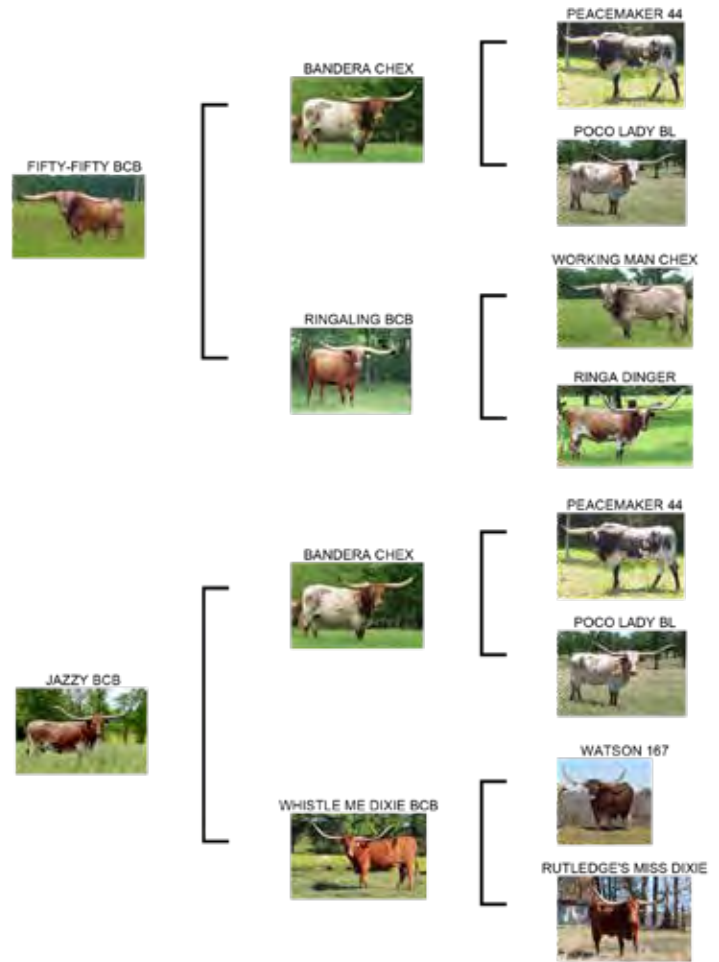

LOT #30

SNAZZY BCB

DOB: 2/6/2019 Reg #: CI332632 PH #: 32/9

Breeding: Exposed to Black Market C&B from 11/29/2022 to 7/28/2023.

Sales Comments: A gorgeous Jazzy BCB daughter with a fun personality. This young cow has all of the desirable traits we need in our programs. She can raise a big calf, breed right back and weathers the winter months while maintaining her own weight. She's double bred Poco Lady BL and has both the Ringa Dinger and Rutledge's Miss Dixie genetics to make her an asset to anyone's program! She's selling bred to Black Market C&B to add some WS Sun Star, WS Jamakizm and BL CanCan to the mix!