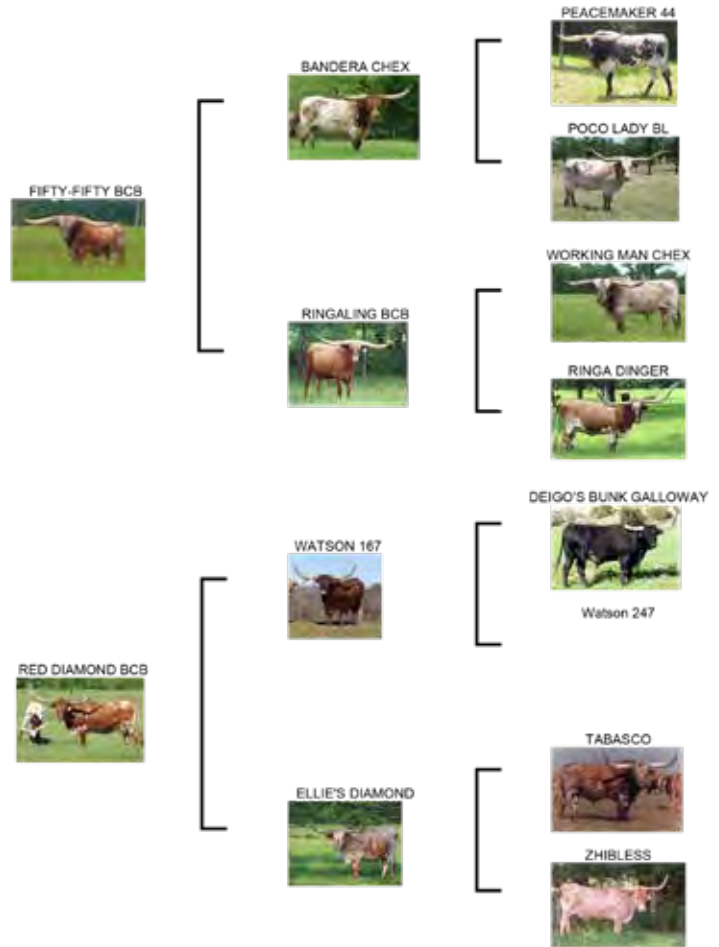

FIFTY PROMISES BCB
PATERNAL SISTER