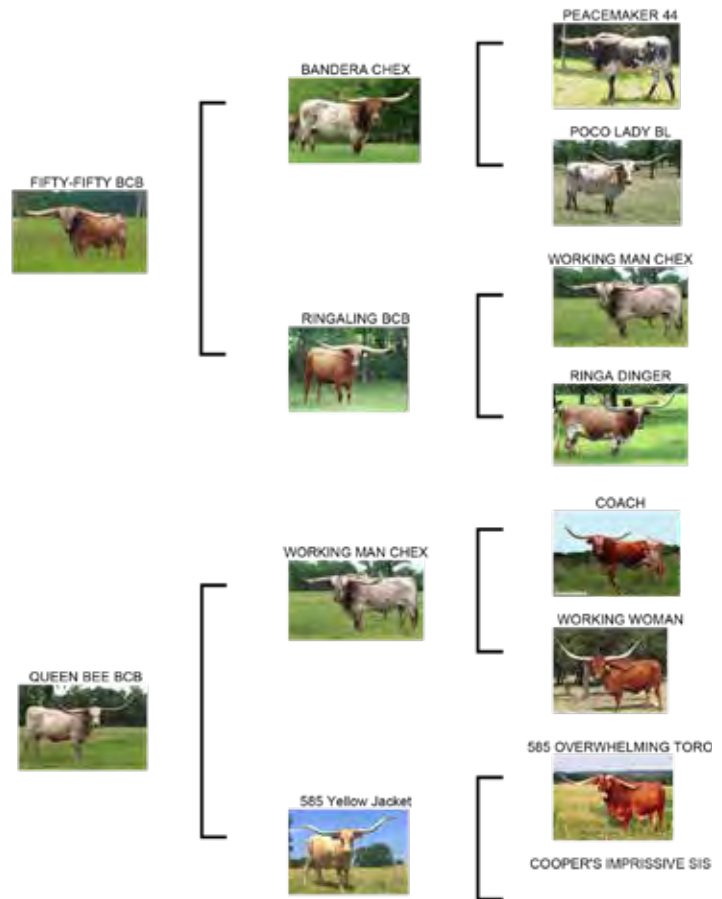

Sales Comments: Have a look at this big, soggy cow. Lady Derringer BCB has such a presence in the pasture. She's an own daughter of the great Cooper's 167 Lamb, who is one of a handful of cows we've built our program around and it's obvious when you look at this daughter. This maternal family is one of the best producing families for Bolen Longhorns. JHM Longhorns is using a great Fifty-Fifty BCB son of hers in their program. She sells bred to Black Market C&B (WS Vindicator x BL Rio CanCan).

RUMOR MILL BCB
MATERNAL SISTER

ANTE UP BCB
FIFTY-FIFTY BCB DAUGHTER

PISTOLA BANDITA BCB
BANDERA CHEX DAUGHTER

LOT #12

QUEEN OF LUCK BCB

DOB: 1/18/2021 Reg #: CI335844 PH #: 5/1

HEIFER

Breeding: Exposed to Black Market C&B from 12/7/2022 to 7/28/2023. Confirmed bred on 4/13/2023.

Sales Comments: This pretty blonde and gray brindle is a full sister to our Whiskey Bent BCB bull. Her dam was bred and born here 15 years ago and we still have her. That should tell you a lot about what we think of Queen Bee BCB. She's easy to keep, breeds right back, throws beautiful calves and raises them with plenty of milk to spare. Queen of Luck BCB gets her sweet disposition from both of her parents. She sells bred to our black bull, Black Market C&B, to add in WS Vindicator and BL Rio CanCan.