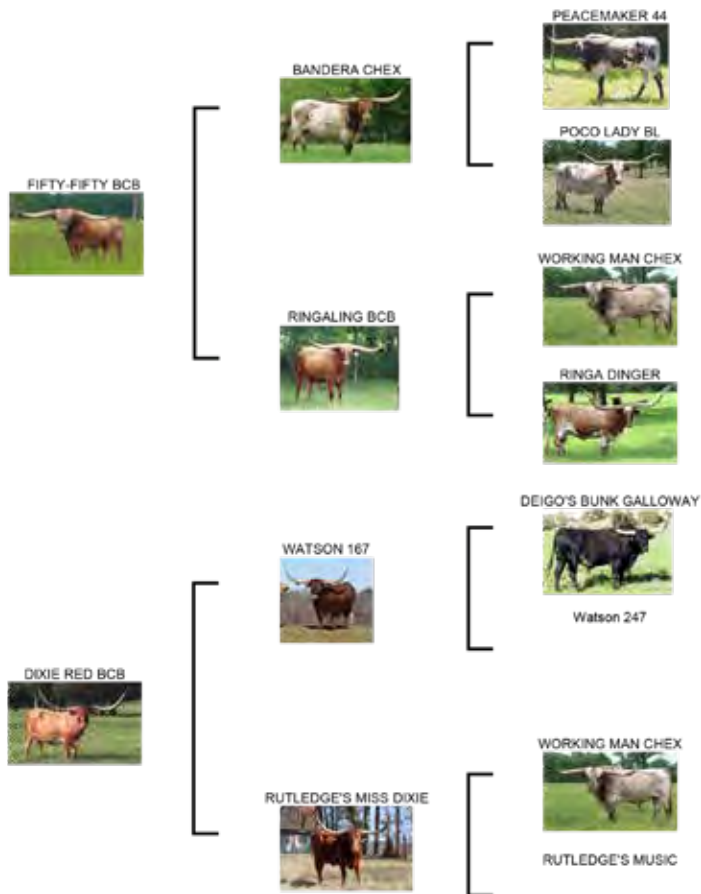

Sales Comments: Everyone talks about horn length and color, but you need more than that to produce top quality longhorns. This cow has always been a favorite of mine because she puts it all together with her smoothness, balance, correctness and wonderful maternal traits. Have a look at her 91.75" TTT daughter who sells here. Red Headed Lil BCB sells bred to Whiskey Bent BCB and I'm keeping her Swagger BCB daughter to replace her.

ANNIE GET YOUR RIFLE BCB
PATERNAL SISTER

BANDERA'S GHOST BCB
PATERNAL SISTER

LOT 7: TUFF SPIRITED LIL
DAUGHTER

LOT #9

BETTING ON DIXIE BCB

DOB: 1/28/2019 Reg #: CI339752 PH #: 3/9

Breeding: Bull calf at side born 3/27/2023, sired by Hello Darlin'. Exposed back to Black Market C&B from 3/27/2023 to 7/28/2023.

Sales Comments: A solid Fifty-Fifty BCB daughter out of a beautiful Rutledge's Miss Dixie daughter. We crossed Watson 167 and Bandera Chex and got a full, thick cow with plenty of milk. This young cow can raise a good quality calf and her beautiful horns are in the process of rolling over. She sells bred to Black Market C&B for a potential black and white calf.