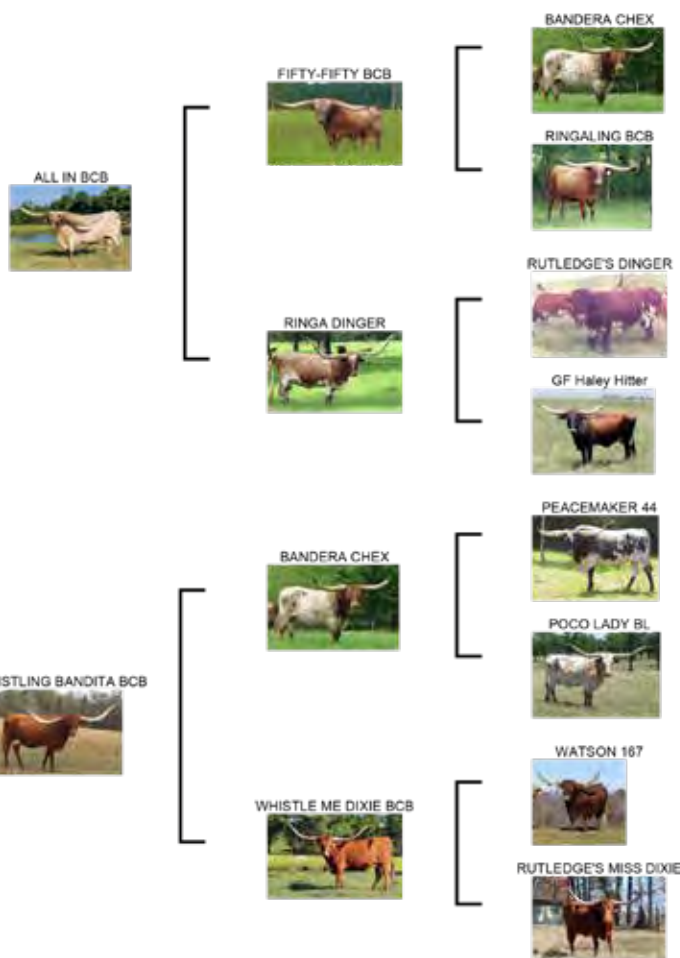

LOT #44

ALL WHISTLE BCB

DOB: 10/14/2019 Reg #: CI325535/287096 PH #: 32/9

Breeding: Exposed to Black Market C&B from 1/12/2023 to 7/28/2023.

Sales Comments: How about this beauty! Ringa Dinger and Rutledge's Miss Dixie are a couple of lines we've had success with because of the consistency we get from them. We've built our program around consistent cows, and bulls, and you can see why with this young one. She has a maternal sister who sold for $75,000. Another one of her maternal sisters, Cat Call BCB, sells here, too. Each of these Whistling Bandita BCB daughters is sired by a different bull; these genetics are a gold mine! All Whistle BCB has proven to be a great mama, measures 77.5" TTT and sells bred to Black Market C&B. What makes this one even sweeter is the fact that she's so easy going.