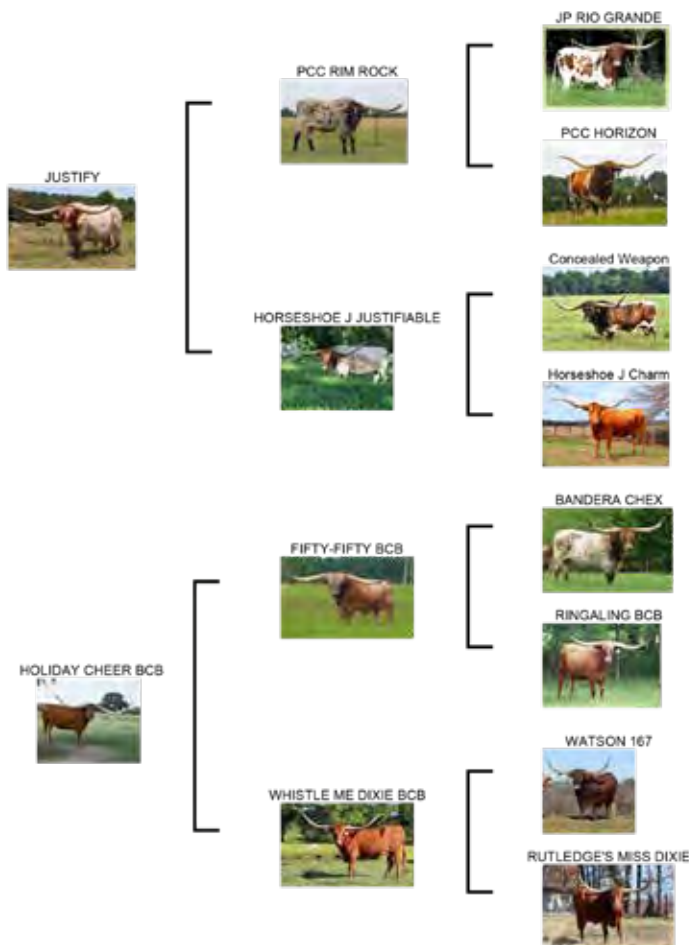

LOT #34B

ROYALTY SWAG BCB

DOB: 2/19/2022 Reg #: CI342362 PH #: 11/2

HEIFER

Breeding: Not Exposed.

Sales Comments: These heifers are what we've been trying to produce for more than 27 years. Royalty Swag BCB is out of the gorgeous Drag Iron daughter, RZ Royalty Out of Drag, that just sold for \$48,000. We produced her sire, Swagger BCB, and have used him for close to 10 years. He has been a super herd sire for us by giving us feminine, productive daughters. Another one of his daughters, Swagger's Flower Girl, who has 90.5" TTT of horn, sells here as well. This heifer has the genetics to make a great cow and she's gentle and friendly and easy to work, too. The winning bidder gets to pick this heifer or Champagne Pop BCB, the other goes back to the ranch.

Sales Comments: Holiday Cheer BCB (92"TTT), the dam of Cheers BCB, had done everything we could ask of her. She's won futurities, won horn measuring events and produced this beautiful daughter. The granddam of Cheers BCB, Whistle Me Dixie BCB, was the first cow to win both the TLBAA's World Grand Championship title and the Horn Showcase, combining both worlds. This family is as consistent as you could ask for. You'll see that in her 2021 daughter, Cash & Applause BCB, who sells here, too. Cheers BCB has been fun to own, she's easy to spot out in the pasture with those beautiful, rolling horns and long, smooth body. I'm going to keep her latest heifer to replace her.