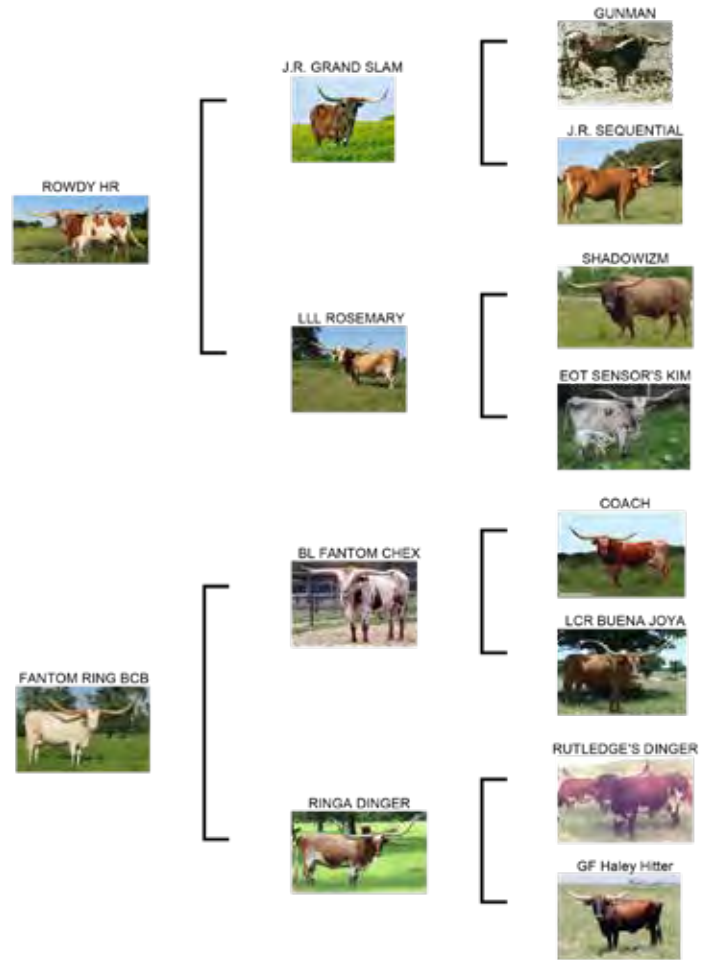

LOT #48

ROWDY MIRAGE BCB

DOB: 4/20/2017 Reg #: CTI314916 PH #: 39/7

Breeding: Bull calf at side born 4/21/2023, sired by Hello Darlin'. Exposed back to Whiskey Bent BCB from 4/21/2023 to 7/28/2023.

Sales Comments: Rowdy Mirage BCB is a granddaughter of the great Ringa Dinger! Her dam, Fantom Ring BCB, last measured 96.75" TTT and her sire was named Ultimate Bull two years in a row. Rowdy Mirage BCB has a full brother, Night Life BCB, working at G&G Longhorns, another full brother, Big City BCB, working at Rocking O Longhorns and a full sister, Rowdy Spirit BCB at Rockin' H Longhorns. She measures 85" TTT and is exposed to our brindle Whiskey Bent BCB.