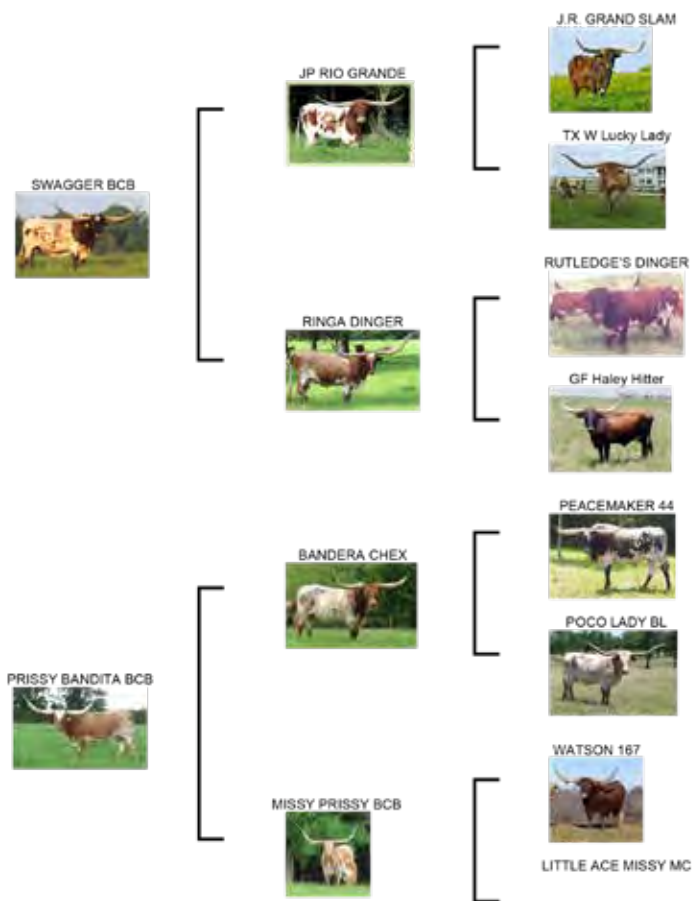

LOT 13: PLATINUM DUTCHESS BCB
PATNERAL SISTER

BL MONIKA TUFF
SIRE'S PATERNAL SISTER

FIFTY-FIFTY BCB
DAM'S MATERNAL BROTHER

LOT #27

SWAGG N PRISSY BCB

DOB: 10/28/2019 Reg #: CI328716 PH #: 36/9

Breeding: Bull calf at side born 2/12/2023, sired by Black Market C&B. Exposed back to Hello Darlin' from 2/12/2023 to 7/28/2023.

Sales Comments: Here is a very flashy Swagger BCB daughter! Her dam was a multiple futurity winner for us, including the Southeastern Grand Champion Female. Her horns and coloring really make her stand out in the pasture. Swagg N Prissy BCB does a fine job raising her calves and is exposed to Hello Darlin', our long and tall Reckon So son out of BL Rio Darlin 823.