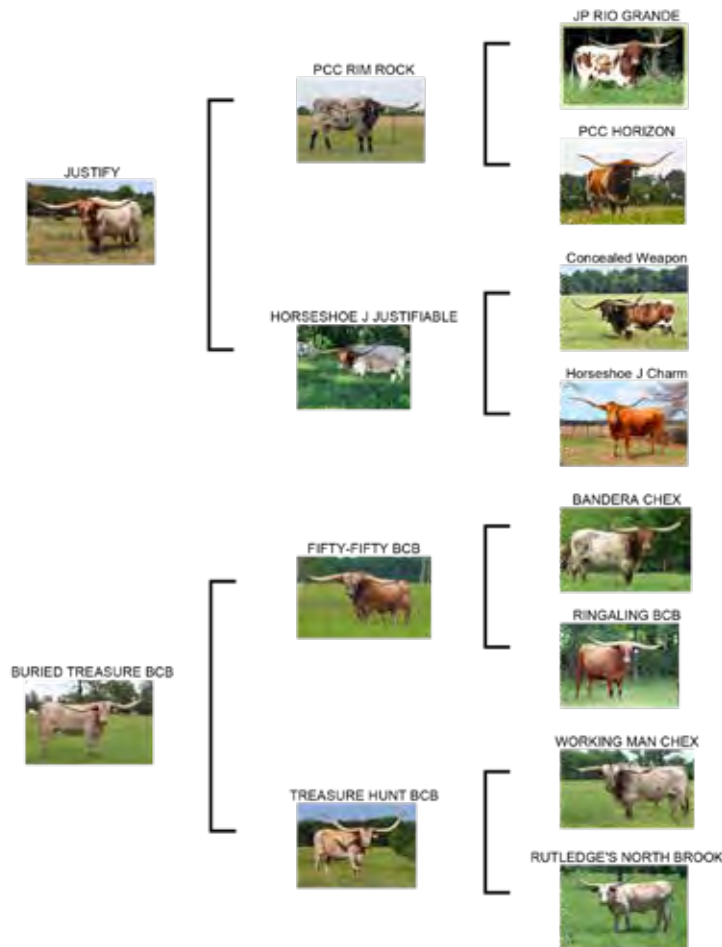

LOT 49: JUST TREATED BCB
FULL SISTER