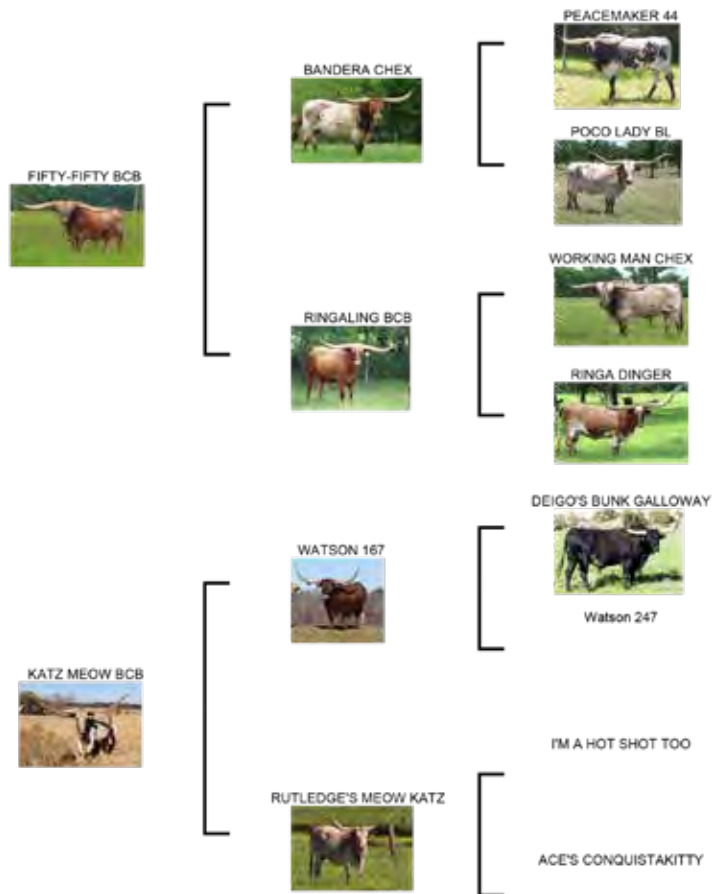

Sales Comments: Fifty Katz BCB is out of Katz Meow BCB, a super producer who crossed well with each bull we put her with. The sire of Fifty Katz BCB is none other than the great Fifty-Fifty BCB. We put these two families together for this outstanding heifer. The first Katz Meow BCB daughter, Ringtail Kat BCB, who was 90" TTT at 5 years old, sold at the Legacy Sale for \$80,000! Another daughter of Katz Meow BCB, called Kit Kat BCB, has won numerous futurities for us. This is a producing family and is very special.

Sales Comments: Here's a beautiful sister of Ringtail Kat BCB! Purrdy Kat BCB's sister, sired by Ringman BCB, sold for \$80,000 at the Legacy sale. Another sister of hers, Kat Nap BCB is a multi-futurity winner with a couple of High Point Heifer awards, too. We sold a heifer out of Purrdy Kat BCB for \$18,000 at the Millennium Futurity; no holes in this young cow. She sells bred to Hello Darlin' (Reckon So x BL Rio Darlin 823).