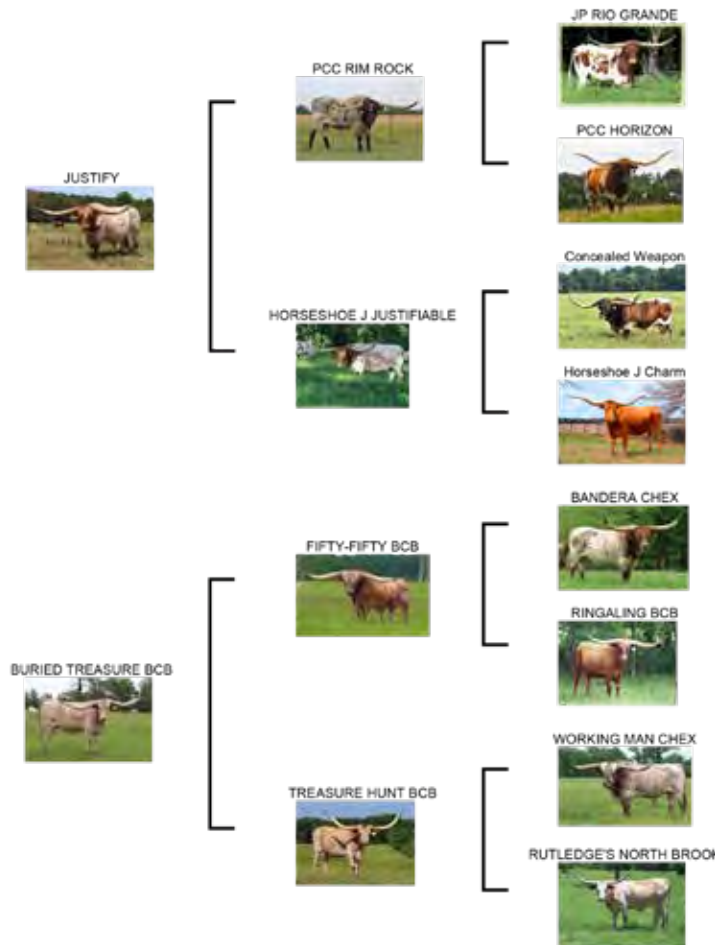

Sales Comments: Just Treasured BCB shows you why we've kept her dam in our breeding program all these years. She has a well-balanced udder and she grows big calves. She has a beautiful topline, plenty of room from her hooks to her pins and maintains her femininity. She breeds right back and is exposed to Whiskey Bent BCB, our Fifty-Fifty BCB son, to add some brindle. Look for her maternal sister, Lot 42, Guilty Pleasure BCB.