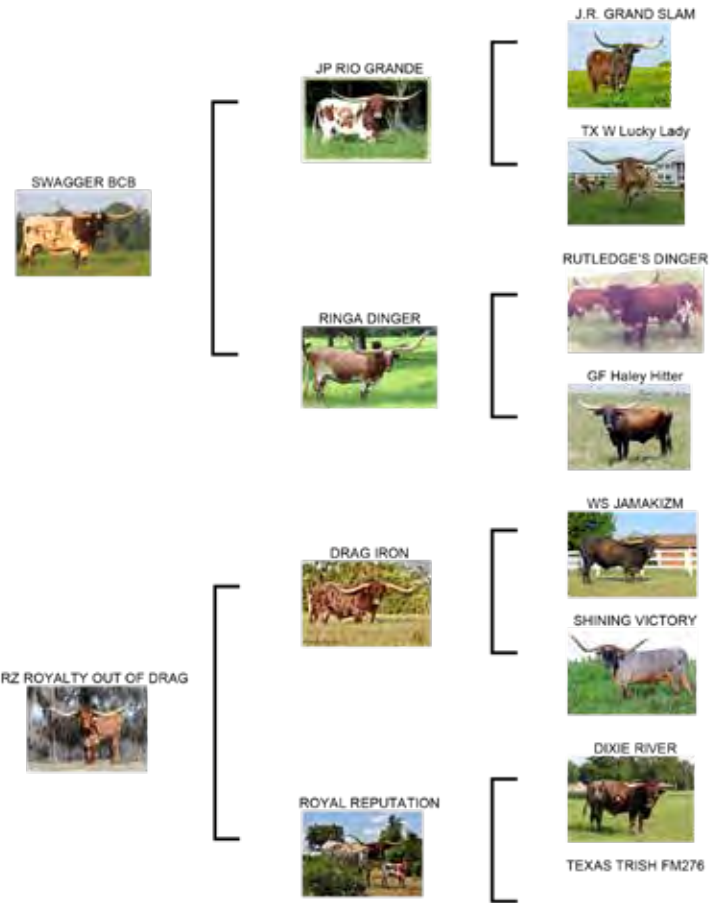

LOT #34B

ROYALTY SWAG BCB

DOB: 2/19/2022 Reg #: CI342362 PH #: 11/2

HEIFER

Breeding: Not Exposed.

Sales Comments: These heifers are what we've been trying to produce for more than 27 years. Royalty Swag BCB is out of the gorgeous Drag Iron daughter, RZ Royalty Out of Drag, that just sold for \$48,000. We produced her sire, Swagger BCB, and have used him for close to 10 years. He has been a super herd sire for us by giving us feminine, productive daughters. Another one of his daughters, Swagger's Flower Girl, who has 90.5" TTT of horn, sells here as well. This heifer has the genetics to make a great cow and she's gentle and friendly and easy to work, too. The winning bidder gets to pick this heifer or Champagne Pop BCB, the other goes back to the ranch.