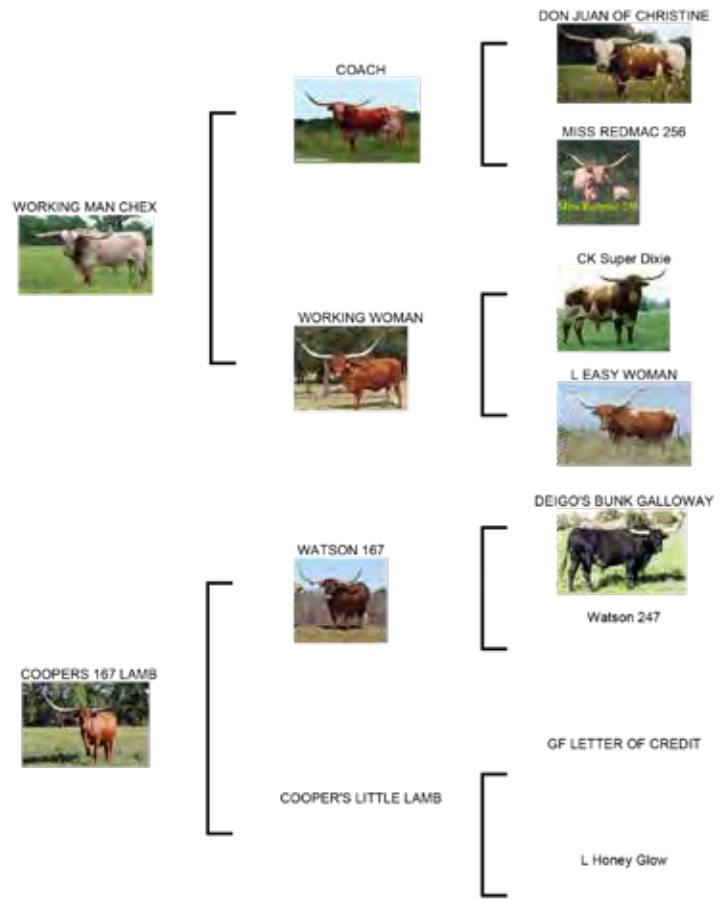

Sales Comments: I absolutely love this heifer. She's all that we've tried to produce through the years. She has a solid pedigree with a nice conformation, good early horn growth and a great disposition. Her dam was fleshy with a beautiful set of rolling horns and her sire continually gives us offspring that can compete in measuring events and futurities. This young lady sells open and ready to breed to your bull.

Sales Comments: Have a look at this big, soggy cow. Lady Derringer BCB has such a presence in the pasture. She's an own daughter of the great Cooper's 167 Lamb, who is one of a handful of cows we've built our program around and it's obvious when you look at this daughter. This maternal family is one of the best producing families for Bolen Longhorns. JHM Longhorns is using a great Fifty-Fifty BCB son of hers in their program. She sells bred to Black Market C&B (WS Vindicator x BL Rio CanCan).