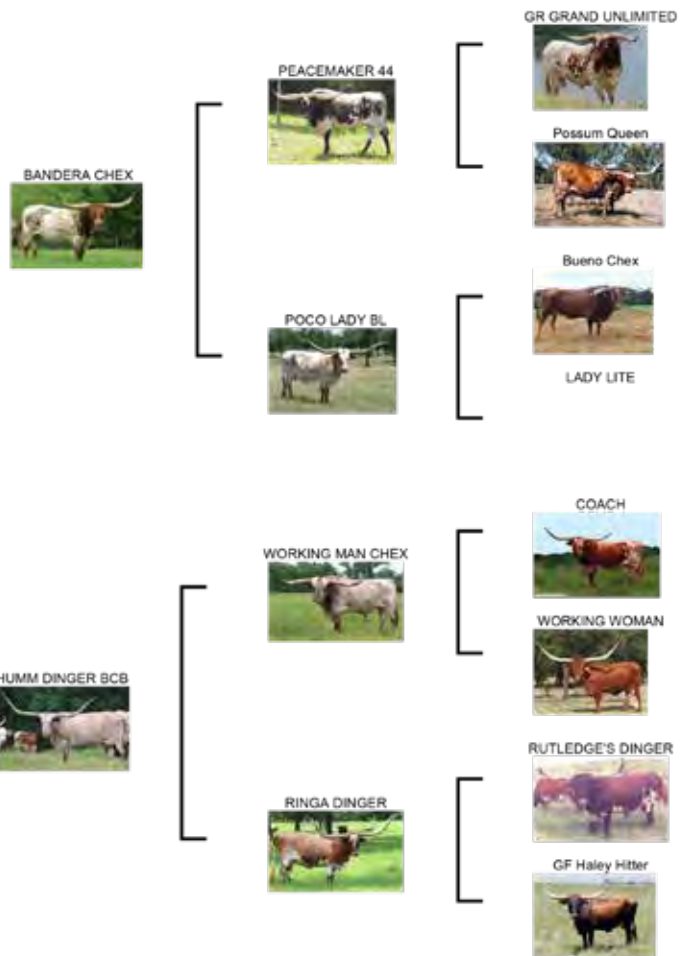

Sales Comments: Just Bonita BCB looks just like her dam did at the same age. Good bone structure for a large body capacity while still maintaining that femininity. Her dam, Bonita Bandita BCB, is easy fleshing and she is, too. She will mature to be one of the prettiest in your pasture. She sells with a sweet Black Market C&B heifer to add some WS Vindicator and BL Rio CanCan to the mix.

OLD TOWN GYPSY BCB
PATERNAL SISTER

LOT 54: JUST DELIGHTFUL BCB
PATERNAL SISTER

FIFTY-FIFTY BCB
DAM'S PATERNAL BROTHER

LOT #5

BONITA BANDITA BCB

DOB: 4/1/2013 Reg #: CI288951/267744 PH #: 25/3

Breeding: Exposed to Hello Darlin' from 12/29/2022 to 7/28/2023.

Sales Comments: I'm proud to offer this gorgeous Bandera Chex daughter. Bonita won first place at every futurity we took her to and she's a great mother who raises big calves. Just look at how she's put together; long, deep, feminine. Look down her back, from her head to her tail, to see just how far apart her hip bones are. And she always stays fleshy, even in the winter months. I'm also selling her dam and one of her daughters, by Justify, so that you can see the consistency in this line. She sells bred to Hello Darlin'.