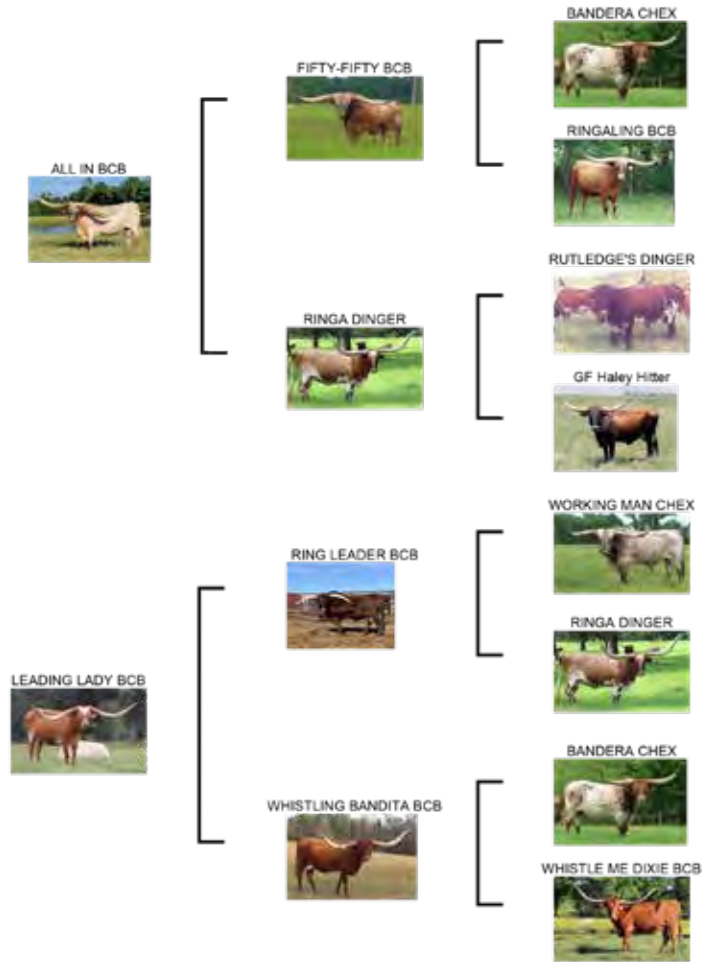

- DAUGHTERS -

JUST A HANDFUL BCB
LOT #39

JUST DELIGHTFUL BCB
LOT #54

CHEERS BCB
LOT #35

WWW.BOLENLONGHORNS.COM

WHISKEY BENT BCB

DOB: 2/27/2018 | FIFTY-FIFTY BCB X QUEEN BEE BCB

OWNED IN PARTNERSHIP WITH MIKEAL BECK

- SERVICE SIRE OF THESE SALE LOTS -

RED HEADED LIL BCB
LOT #8

ROWDY MIRAGE BCB
LOT #48

JESTA WINNER BCB
LOT #59

WWW.BOLENLONGHORNS.COM

LOT #1

ALL EYES ON ME BCB

DOB: 3/26/2017 Reg #: CI318471 PH #: 27/7

Breeding: Exposed to Hello Darlin' from 12/29/2022 to 7/28/2023.

Sales Comments: Here's an All In BCB daughter that has a beautiful, low roll to her horns. The dam of this young cow measures 97" TTT and sold for \$75,000! All Eyes On Me BCB calves earlier with each calf and raises a good one each year without losing her own body conditioning. She sells bred to our Hello Darlin' bull (Reckon So x BL Rio Darlin 823).

Sales Comments: Cooper's 167 Lamb, the dam of Bandita Roja BCB, has been one of my all-time favorite cows. She's 20 years old and we still have her. This pretty daughter looks just like her and raises good calves just like her! Many know Bandita Roja BCB's full sister, Annie Get Your Rifle BCB. To appreciate this maternal line, look for her half-sister who also sells in this sale, Lady Derringer BCB. Bandita Roja BCB sells bred to our brindle Fifty-Fifty BCB son, Whiskey Bent BCB.