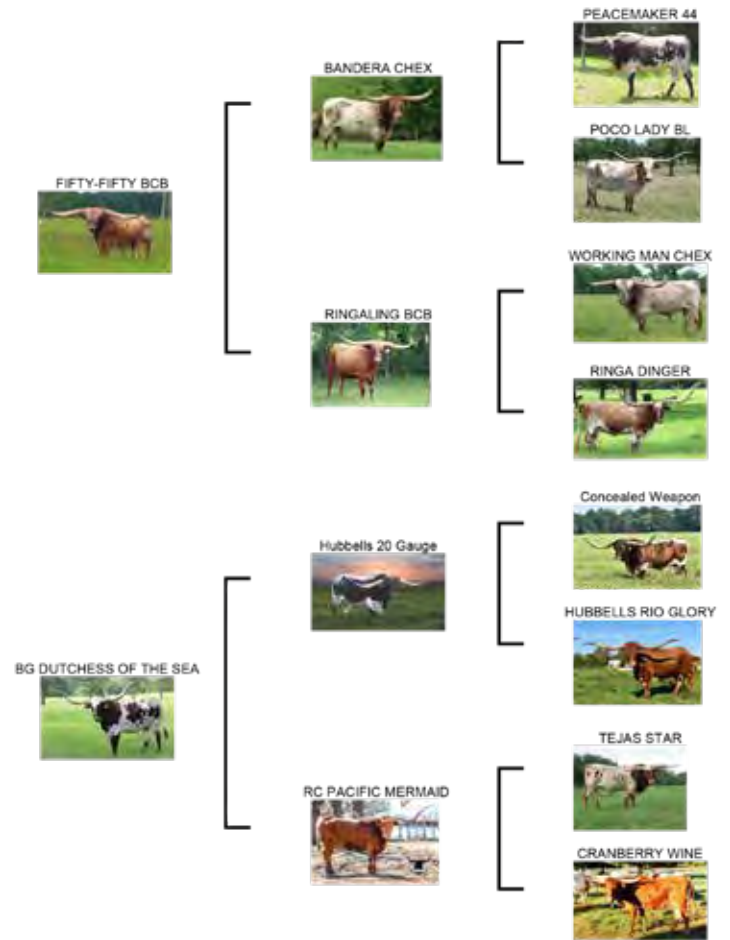

Sales Comments: How sweet is this heifer?! She's a fancy RC Pacific Mermaid granddaughter out of a son of the beautiful BL Lady Grate 982! I remember seeing BL Lady Grate 982 for the first time; I couldn't stop looking at her. Her horns stretched out to infinity and her body looked so much like Poco Lady BL, her famous granddam. This heifer, Platinum Dutchess BCB, has deep parker brown coloring and a wonderful disposition. In fact, it's hard to get a good photo of her because she's so inquisitive. She will sell unexposed.

**LENA PLATINUM BCB
PATERNAL SISTER**

**LOT 26: TINSEL BCB
PATERNAL SISTER**

**JTW MERMAID UP
DAM'S MATERNAL SISTER**

LOT #14

FAIR MAIDEN BCB

DOB: 3/9/2021 Reg #: CI339768 PH #: 21/1

HEIFER

Breeding: Exposed to Black Market C&B from 2/13/2023 to 7/27/2023.

Sales Comments: Here's a daughter of the late Fifty-Fifty BCB. This has been a fun cross with RC Pacific Mermaid genetics. Fair Maiden BCB is an easy keeping, solid heifer. Look for her sister who also sells here. We've got her in with our WS Vindicator son, out of the beautiful BL CanCan cow, Black Market C&B.