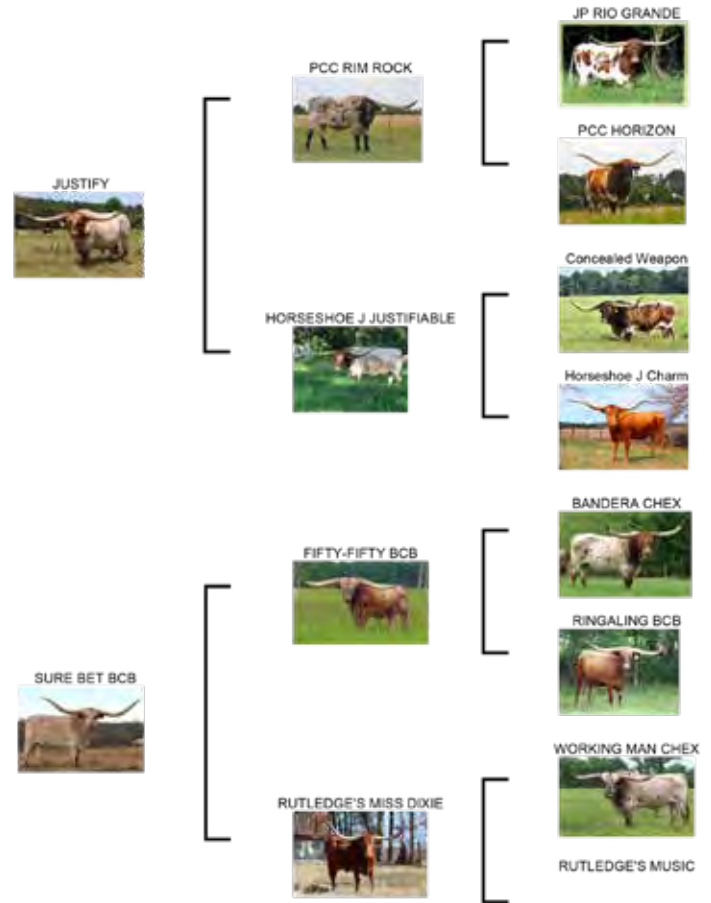

LOT #46

JUST SURE BCB

DOB: 10/26/2020 Reg #: CI339766 PH #: 43/0

HEIFER

Breeding: Exposed to Black Market C&B from 12/7/2022 to 7/28/2023.

Sales Comments: I've tried to hold onto this heifer because she has such potential, but you need to see what we've been producing. This is a gorgeous heifer in person, with a sweet disposition. She's feminine everywhere she needs to be. Her dam is a big, powerful Fifty-Fifty BCB daughter who measures 89.25" TTT. A full sister of Just Sure BCB, who's only 3 years old, already measures 83.5" TTT. Her horns are tipped out to roll over. She's bred to Black Market, our WS Vindicator son out of the black and white BL Rio CanCan.