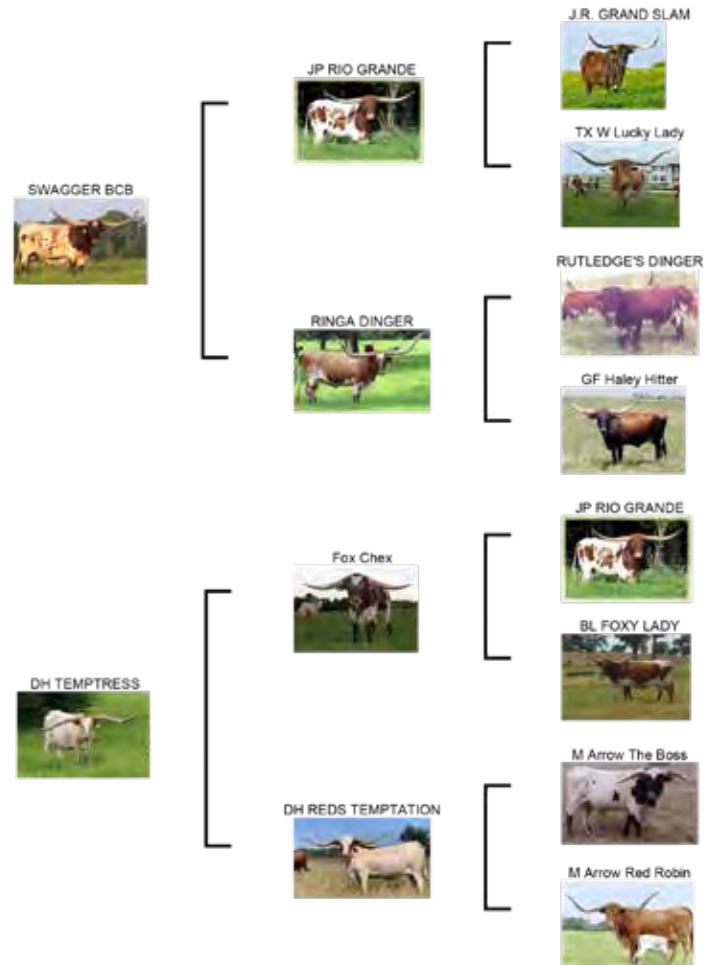

LOT #34A

CHAMPAGNE POP BCB

DOB: 2/5/2022 Reg #: CI342121 PH #: 7/2

HEIFER

Breeding: Not Exposed.

Sales Comments: I absolutely love the dam of Champagne Pop BCB, except for the fact that she's given us five sons and only one daughter! DH Temptress is out of Dale Hunt's great producer, DH Red's Temptation cow. This is another example of the good cattle Swagger BCB produces. I'm confident that this heifer will mature to be a great asset to anyone's program. She's inquisitive and quiet, plus she's easy to work. Buyer's choice of Champagne Pop BCB or Royalty Swag BCB and the other goes back to the ranch.