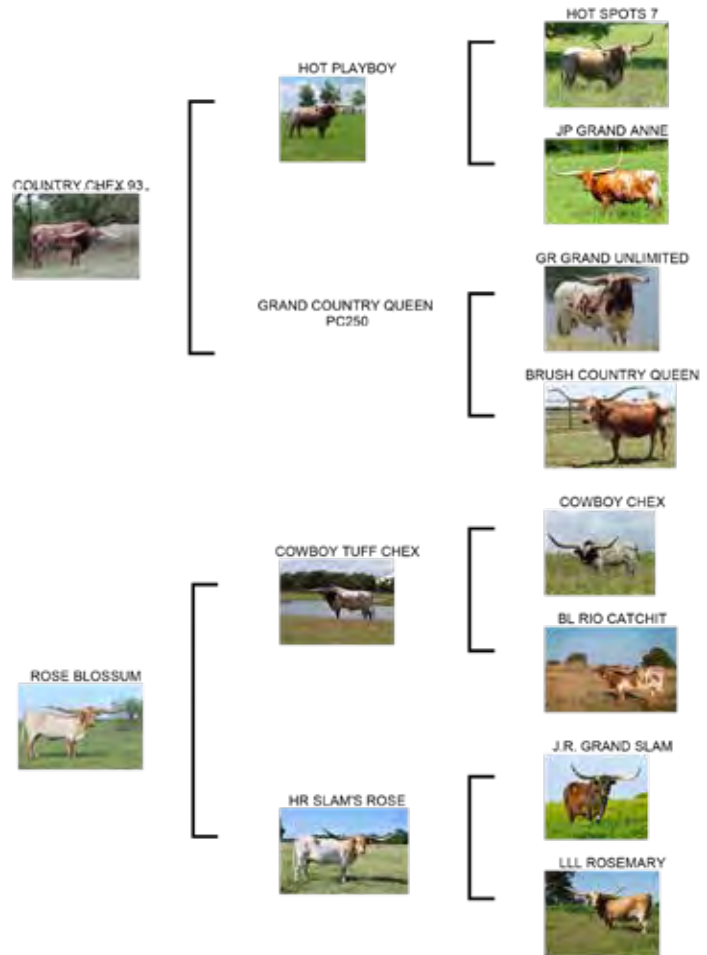

Sales Comments: Country Rose CDC is a good mama, she breeds back consistently and gives it all to her calves. Her horns have started their roll backwards and her tricolored spots are coming in. Her dam, a HR Slam's Rose daughter, measures in at 95.5" TTT. Country Rose CDC sells bred to Swagger BCB to bring JP Rio Grande up front again and add a little Ringa Dinger.