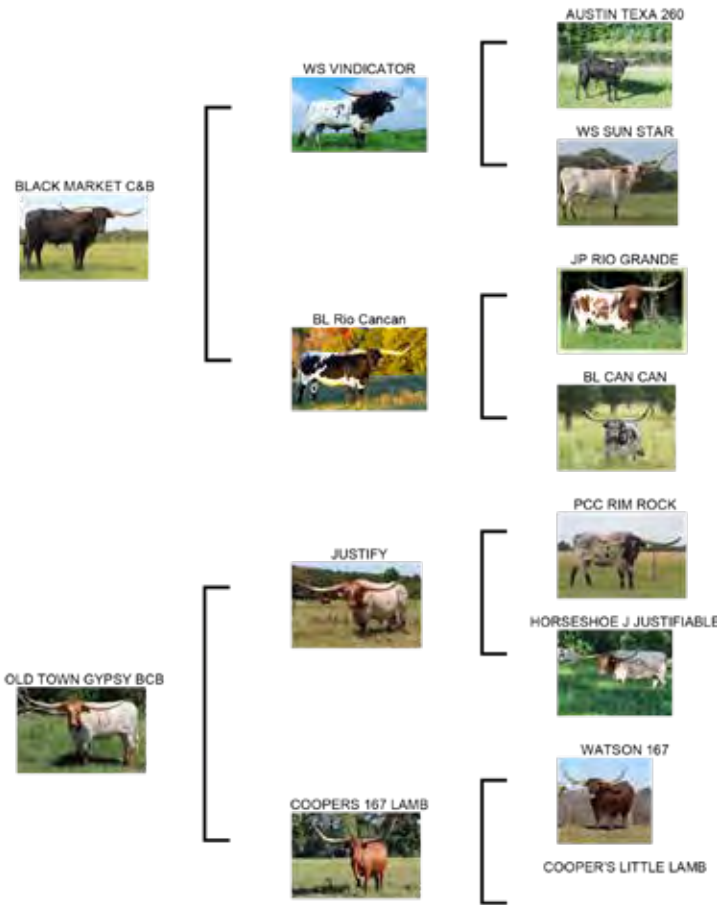

Sales Comments: Tumble N Swag BCB is out of one of Brent's favorite cows, Tumbling Bandita BCB, who was one of the first Bandera Chex daughters; she's clicked with each bull we put her with. Her balanced udder and milking ability is second to none. She also has a large body capacity and produces smooth, well-balanced offspring, which you can see here. Tumble N Swag BCB is easy to work and is doing a good job of raising her calf. She's exposed to Hello Darlin', a Reckon So son out of BL Rio Darlin 823. That cross will bring in the Dragon Pearl and Midnight Darlin' RCC lines.

FIFTY-FIFTY BCB
DAM'S PATERNAL BROTHER

HELLO DARLIN' X TUMBLE N SWAG BCB BULL CALF
2023 BULL CALF AT SIDE

BL RIO DARLIN 823
DAM OF SERVICE SIRE

LOT #20

TWISTED GYPSY BCB

DOB: 11/1/2022 Reg #: CI342123 PH #: 41/2

HEIFER

Breeding: Not Exposed.

Sales Comments: Many people know that my all-time favorite cow on the place is Coopers 167 Lamb. Even though she's not producing anymore, she's left quite a legacy of offspring and crossed well with every bull we put her with. Twisted Gypsy BCB's dam, Old Town Gypsy BCB and Bandita Roja BCB, who's in the sale, are good examples of why I love that cow. These daughters are constantly producing great offspring! We bred Old Town Gypsy BCB to a young WS Vindicator son that we own with Chris Clark and I'm excited with the results we're getting. These calves are long, tall and most of them are black or black and white. Here's your chance to get a black and white granddaughter of the fantastic Coopers 167 Lamb!