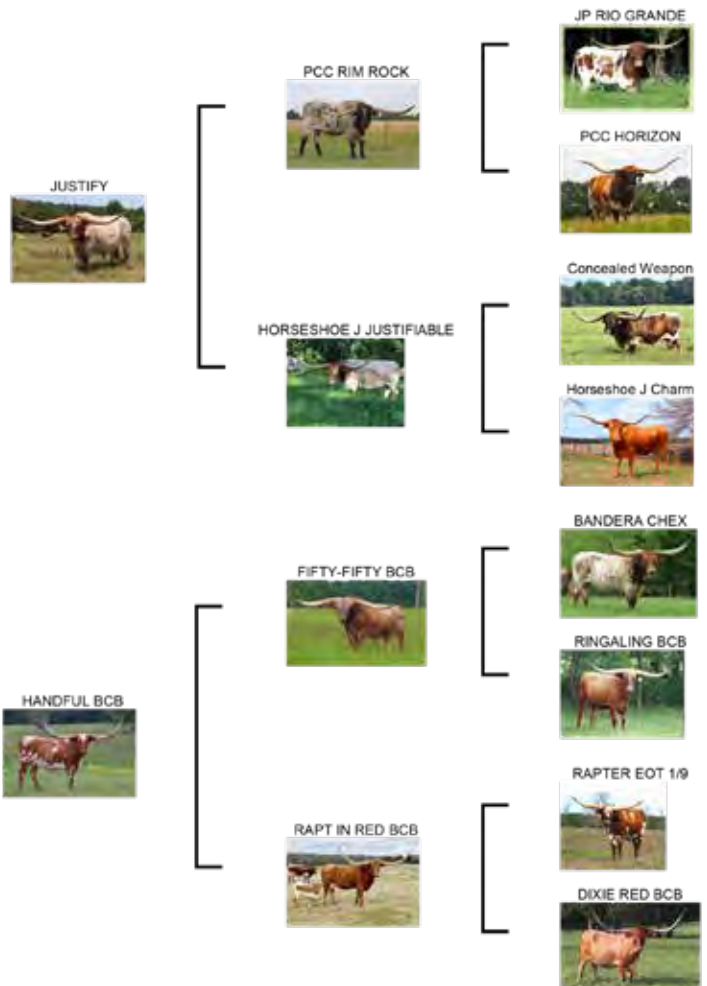

Sales Comments: When you say a Longhorn has no flaws, Just a Handful BCB comes to mind. She's got a fancy coloring, her conformation is super, her genetics are solid and she's got more horn than most her age! Her sire, Justify (PCC Rimrock x Horseshoe J Justifiable), has proven he is the real deal at our ranch. Her dam is a beautiful Fifty-Fifty BCB daughter. Just a Handful BCB measured 80" TTT before she turned 3 years old and has a ton of total horn, which is always what we're shooting for in our program. She also brought home three trophies from the Horn Showcase! Her first calf, Center Stage BCB, will remain at Bolen Longhorns as a potential herd sire.