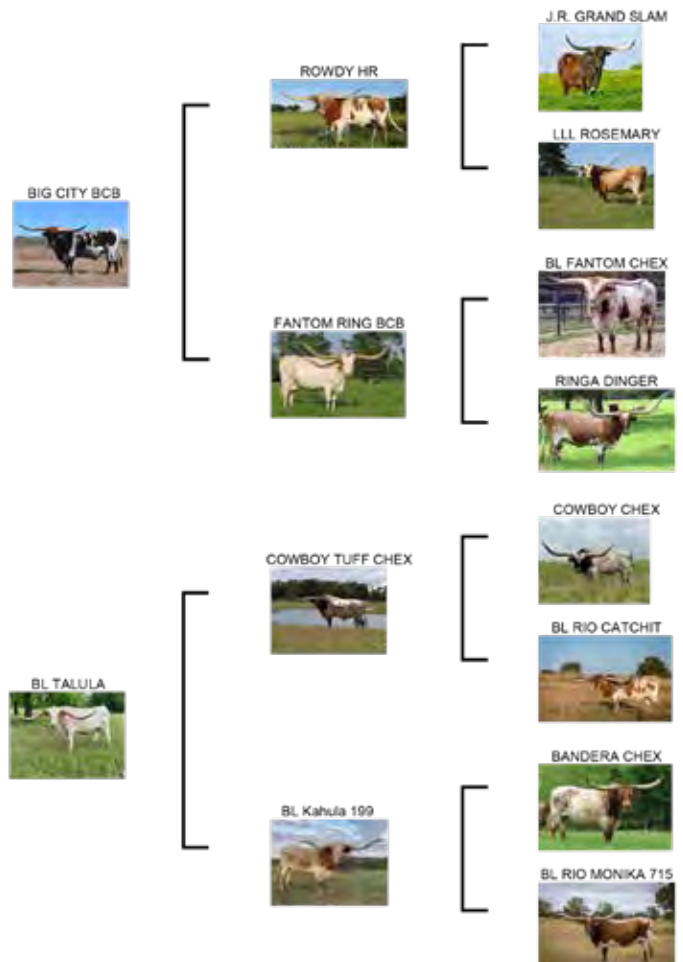

JOYFUL RIDER
DAM'S PATERNAL SISTER