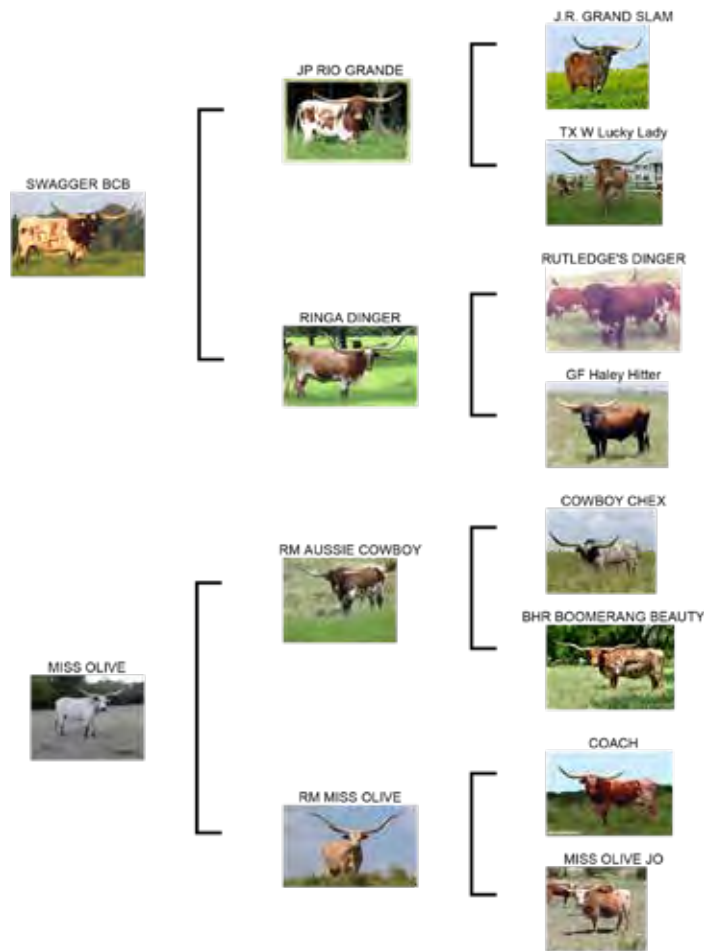

BCR CHANTILLY LACE 823
PATERNAL SISTER