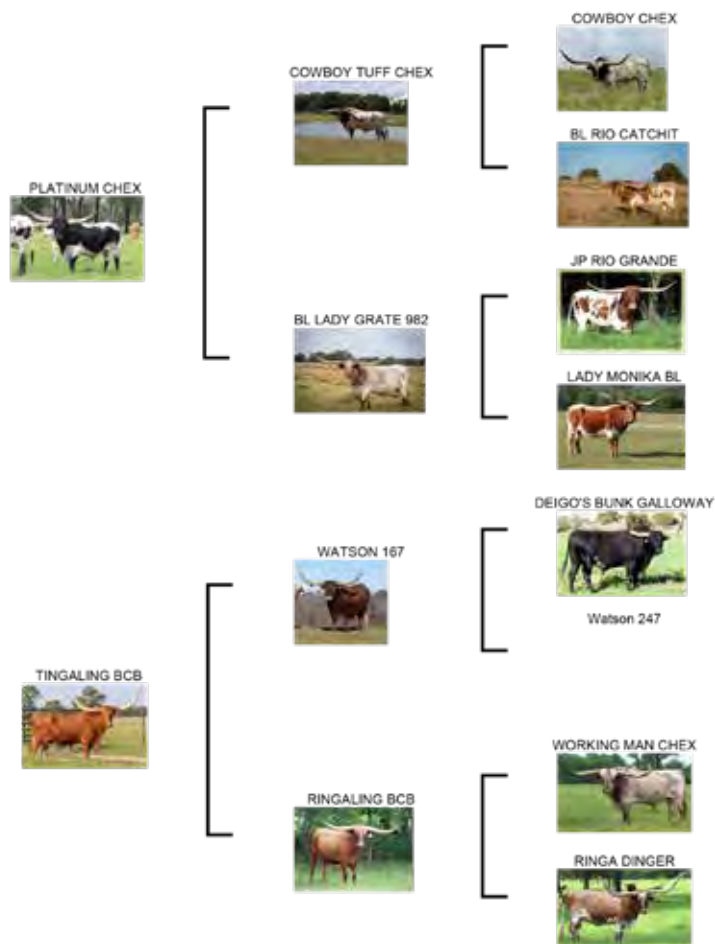

LOT 13: PLATINUM DUTCHESS BCB
PATNERAL SISTER