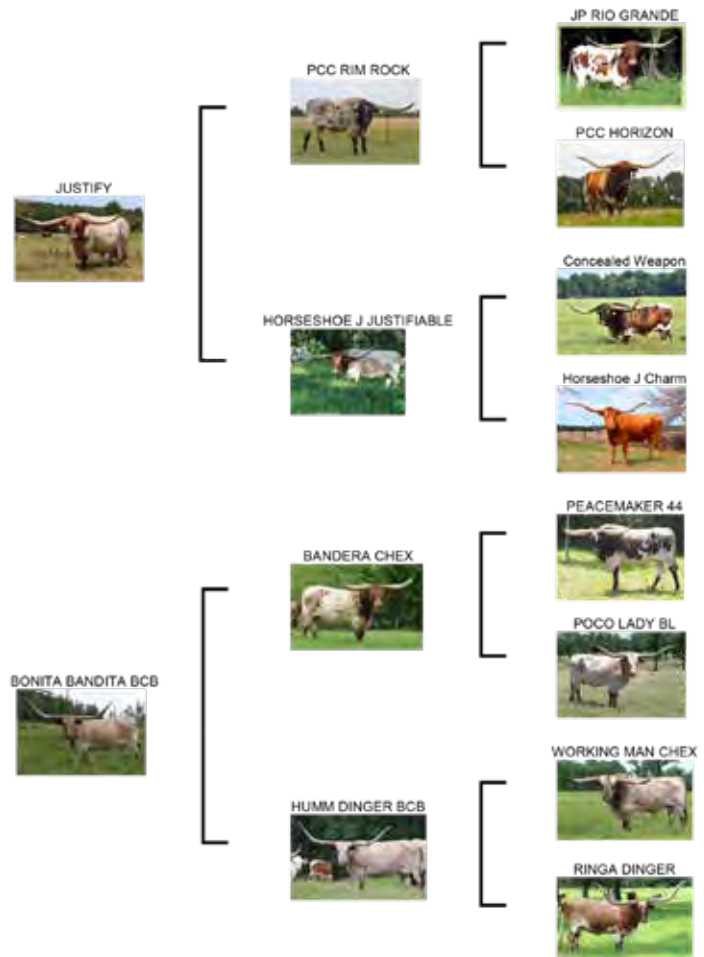

Sales Comments: Cooper's 167 Lamb, the dam of Bandita Roja BCB, has been one of my all-time favorite cows. She's 20 years old and we still have her. This pretty daughter looks just like her and raises good calves just like her! Many know Bandita Roja BCB's full sister, Annie Get Your Rifle BCB. To appreciate this maternal line, look for her half-sister who also sells in this sale, Lady Derringer BCB. Bandita Roja BCB sells bred to our brindle Fifty-Fifty BCB son, Whiskey Bent BCB.

Sales Comments: We purchased Friendly Wager BCB's great-granddam from Dale Hunt in 2006 and continued using that maternal line with success. Crossing Working Man Chex daughters with Watson 167 daughters was gold for us. Friendly Wager BCB, a daughter of the late Fifty-Fifty BCB, is exposed to our big and tall bull, Black Market C&B (WS Vindicator x BL Rio CanCan).

EVERYTHING NICE BCB
FULL SISTER

BURIED TREASURE BCB
PATERNAL SISTER

COOPERS 167 LAMB
DAM'S PATERNAL SISTER

LOT #4

JUST BONITA BCB

DOB: 10/18/2020 Reg #: CI333871 PH #: 38/0

Breeding: Heifer calf at side born 4/24/2023, sired by Black Market C&B. Exposed back to Black Market C&B from 4/24/2023 to 7/28/2023.

Sales Comments: Just Bonita BCB looks just like her dam did at the same age. Good bone structure for a large body capacity while still maintaining that femininity. Her dam, Bonita Bandita BCB, is easy fleshing and she is, too. She will mature to be one of the prettiest in your pasture. She sells with a sweet Black Market C&B heifer to add some WS Vindicator and BL Rio CanCan to the mix.