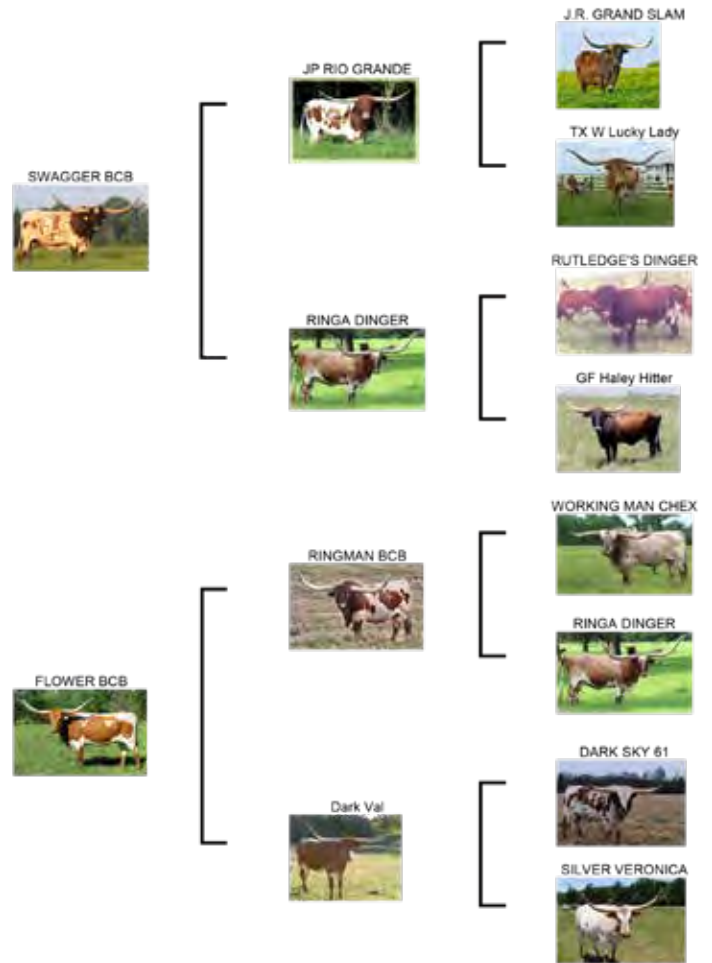

Sales Comments: Swagger BCB crosses well with Crisp Respect, as you can see here. Another cow that shows that cross well is Swag Darlin BCB, owned by Hoosier Longhorns, who has a measurement of 113" TH. This easy to work, easy keeping cow raises good calves and breeds right back every time. She's bred to Hello Darlin', our big Reckon So son out of the beautiful BL Rio Darlin 823.

LTL ALL ABOUT THE SWAG
PATERNAL SISTER

LOT 27: SWAGG N PRISSY BCB
PATERNAL SISTER

RINGA BANDITA BCB
SIRE'S MATERNAL SISTER

LOT #29

SWAGGERS FLOWER GIRL HCL

DOB: 10/23/2017 Reg #: CI307769 PH #: 26/7

Breeding: Exposed to Hello Darlin' from 12/29/2022 to 7/28/2023.

Sales Comments: This young cow has a tremendous amount of horn measuring in at 90" TTT. She's got a couple of Horn Showcase trophies and has also been a futurity winner on several occasions, including a High Point Heifer title at the ITTLA Futurity in OK. Her dam is a very correct cow that milks well and her sire is the great Swagger BCB, who's putting good horn length on his offspring. Her first calf was a class winner at the Horn Showcase, measuring 44" TTT at 12 months old. She's very calm, easy to be around and she sells bred to Hello Darlin' for a Fall calf.