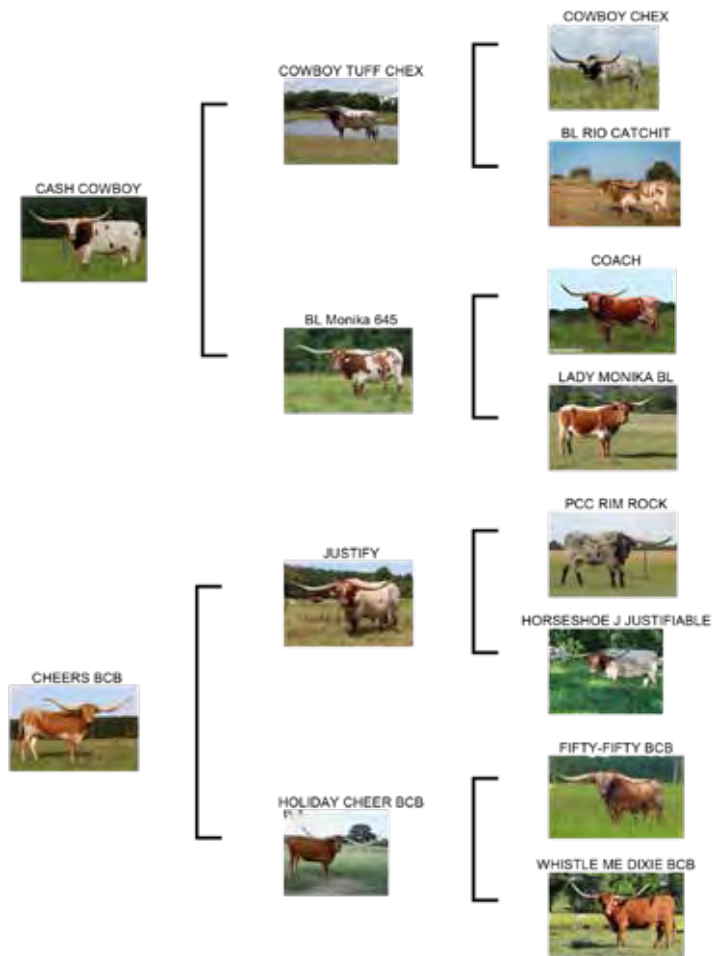

LOT 36: CASH & APPLAUSE BCB
DAUGHTER