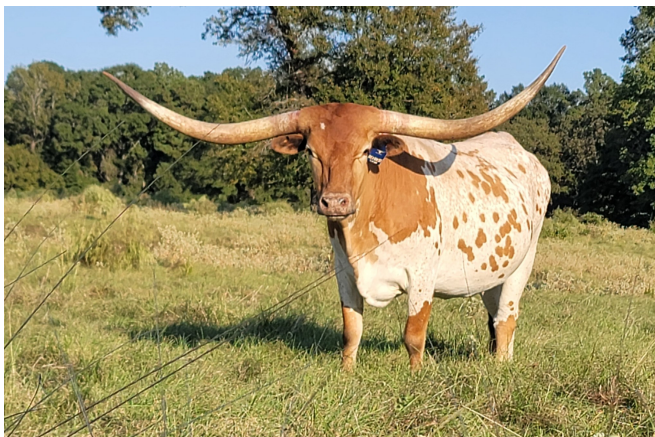

BOLEN LONGHORNS

LUFKIN, TEXAS

JUST A GEM BCB

Date of Birth: 12/28/2020
Registration 1: CI329292
Breeder: Bolen Longhorns
Owner: Bolen Longhorns

Courtesy of Bolen Longhorns

Just a Gem's dam is a beautiful Bandera Chex daughter. Her size, milking ability and especially with her wonderful disposition are just a few of her great qualities. Just a Gem is an example of Bandera Chex crossed with Justify genetics that made quality cattle.